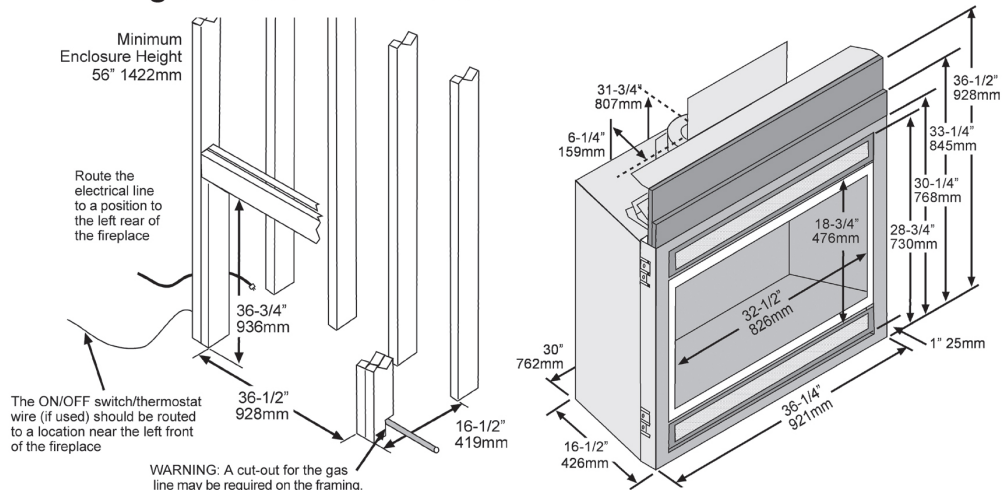

4 Sided Black Studio Trim Black Bostonian Grills

3 Sided Black Studio Trim Black Bostonian Grills

Framing & Firebox Dimensions

Shadowbox™ Brushed Metal

Shadowbox™ Black

Authorised Lopi Dealer:

- SPECIALIST LOPI DEALER -