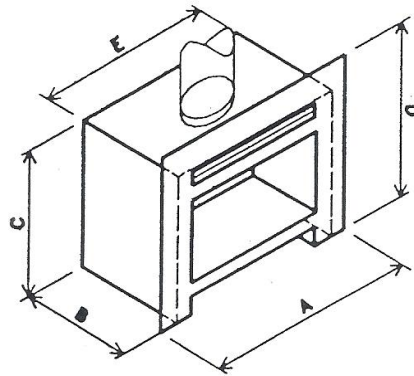

Heatmaster "B Series" Uninsulated open fireplaces

ISOMETRIC

PLAN

Dimensions for the "B Series" uninsulated Heatmaster open fireplaces										
Model	A	B	C	D	E	F	G	H	I	J
B450	590	340	575	670	485	160	165	160	60	115
B650	806	380	595	647	680	247	185	247	85	110
B750	905	435	635	685	785	287	210	287	105	120
B900	1055	480	695	730	935	362	210	362	125	145
Z1200	1300	550	1200	1240	1200	450	Refer to Z1200 size sheet			