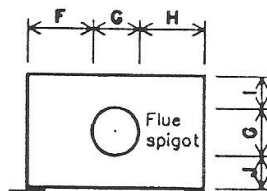

Heatmaster "B Series" Uninsulated open fireplaces

ISOMETRIC

PLAN

Dimensions for the "B Series" uninsulated Heatmaster open fireplaces										
Model	A	B	C	D	E	F	G	H	I	J
B450	590	340	575	670	485	160	165	160	60	115
B650	806	380	595	647	680	247	185	247	85	110
B750	905	435	635	685	785	287	210	287	105	120
B900	1055	480	695	730	935	362	210	362	125	145
Z1200	1300	550	1200	1240	1200	450	Refer to Z1200 size sheet			