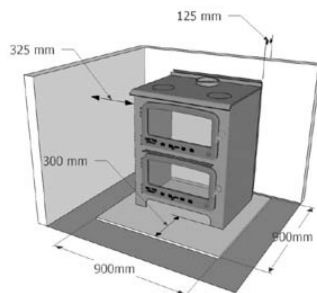

It's the perfect answer when you have a large open plan home or an expansive area such as a sporting club or cellar door but are drawn to the unique charm and versatility of a Baker's Oven.

With the ability to heat up to 180 square metres, the Big Baker's Oven will add character with cooking and heating versatility to all sorts of places. The large cast iron doors with stay cool spring handle and huge glass viewing area provide a pleasant atmosphere; even before the penetrating radiant heat from the living fire inside spreads it's warmth. And, while you bask, you can feed the masses using the cook top or the huge baking compartment, big enough for a couple of large roasts.

BIG BAKER'S OVEN FEATURES:

- Radiant/convection oven
- Heats around 18 squares (180m²)
- Weight: 220Kg
- Large cast iron doors with glass viewing windows
- Stay cool spring door handle
- Firebrick and steel liners to increase thermal mass
- Cook top with 2 removable cooking rings
- Oven temperature thermometer
- Firebox: 6mm and 8mm steel construction
- Colour: metallic black
- Can be factory fitted with a domestic boiler

MINIMUM CLEARANCE & HEARTH REQUIREMENTS:

DIMENSIONS:

Door Aperture: 250mm x 495mm
Flue Diameter: 150mm

FLUE KIT:

6 inch Australian standard double cased flue kit with 900mm flue shield

UNIT CLEARANCES:

REAR: 125mm
SIDE: 325mm
CORNER: 275mm