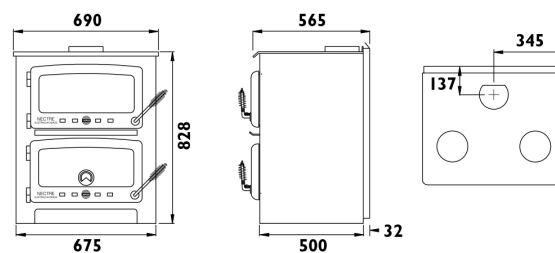

BIG BAKER'S OVEN FEATURES:

- Radiant/convection oven
- Heats around 18 squares (180m²)
- Weight: 220Kg
- Large cast iron doors with glass viewing windows
- Stay cool spring door handle
- Firebrick and steel liners to increase thermal mass
- Cook top with 2 removable cooking rings
- Oven temperature thermometer
- Firebox: 6mm and 8mm steel construction
- Colour: metallic black
- Can be factory fitted with a domestic boiler

MINIMUM CLEARANCE & HEARTH REQUIREMENTS:

DIMENSIONS:

Door Aperture: 250mm x 495mm
Flue Diameter: 150mm

FLUE KIT:

6 inch Australian standard double cased flue kit with 900mm flue shield

UNIT CLEARANCES:

REAR: 125mm
SIDE: 325mm
CORNER: 275mm

HEARTH CLEARANCES:

FORWARD OF DOOR OPENING: 300mm
SIDE OF DOOR OPENING: 200mm
HEARTH THICKNESS: 15mm thick cement sheet

Pecan Engineering Pty Ltd
13 Acorn Road, Dry Creek, South Australia 5094
Phone 08 8349 8332 Fax 08 8260 6643
info@pecan-eng.com.au www.nectre.com