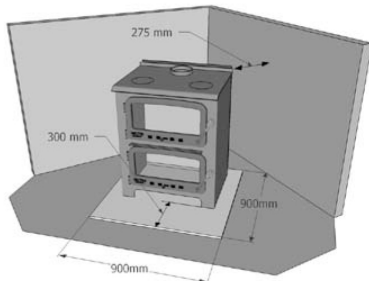

It's the perfect answer when you have a large open plan home or an expansive area such as a sporting club or cellar door but are drawn to the unique charm and versatility of a Baker's Oven.

With the ability to heat up to 180 square metres, the Big Baker's Oven will add character with cooking and heating versatility to all sorts of places. The large cast iron doors with stay cool spring handle and huge glass viewing area provide a pleasant atmosphere; even before the penetrating radiant heat from the living fire inside spreads it's warmth. And, while you bask, you can feed the masses using the cook top or the huge baking compartment, big enough for a couple of large roasts.

BIG BAKER'S OVEN FEATURES:

- Radiant/convection oven
- Heats around 18 squares (180m²)
- Weight: 220Kg
- Large cast iron doors with glass viewing windows
- Stay cool spring door handle
- Firebrick and steel liners to increase thermal mass
- Cook top with 2 removable cooking rings
- Oven temperature thermometer
- Firebox: 6mm and 8mm steel construction
- Colour: metallic black
- Can be factory fitted with a domestic boiler

MINIMUM CLEARANCE & HEARTH REQUIREMENTS:

DIMENSIONS:

Door Aperture: 250mm x 495mm
Flue Diameter: 150mm

FLUE KIT:

6 inch Australian standard double cased flue kit with 900mm flue shield

UNIT CLEARANCES:

REAR: 125mm
SIDE: 325mm
CORNER: 275mm