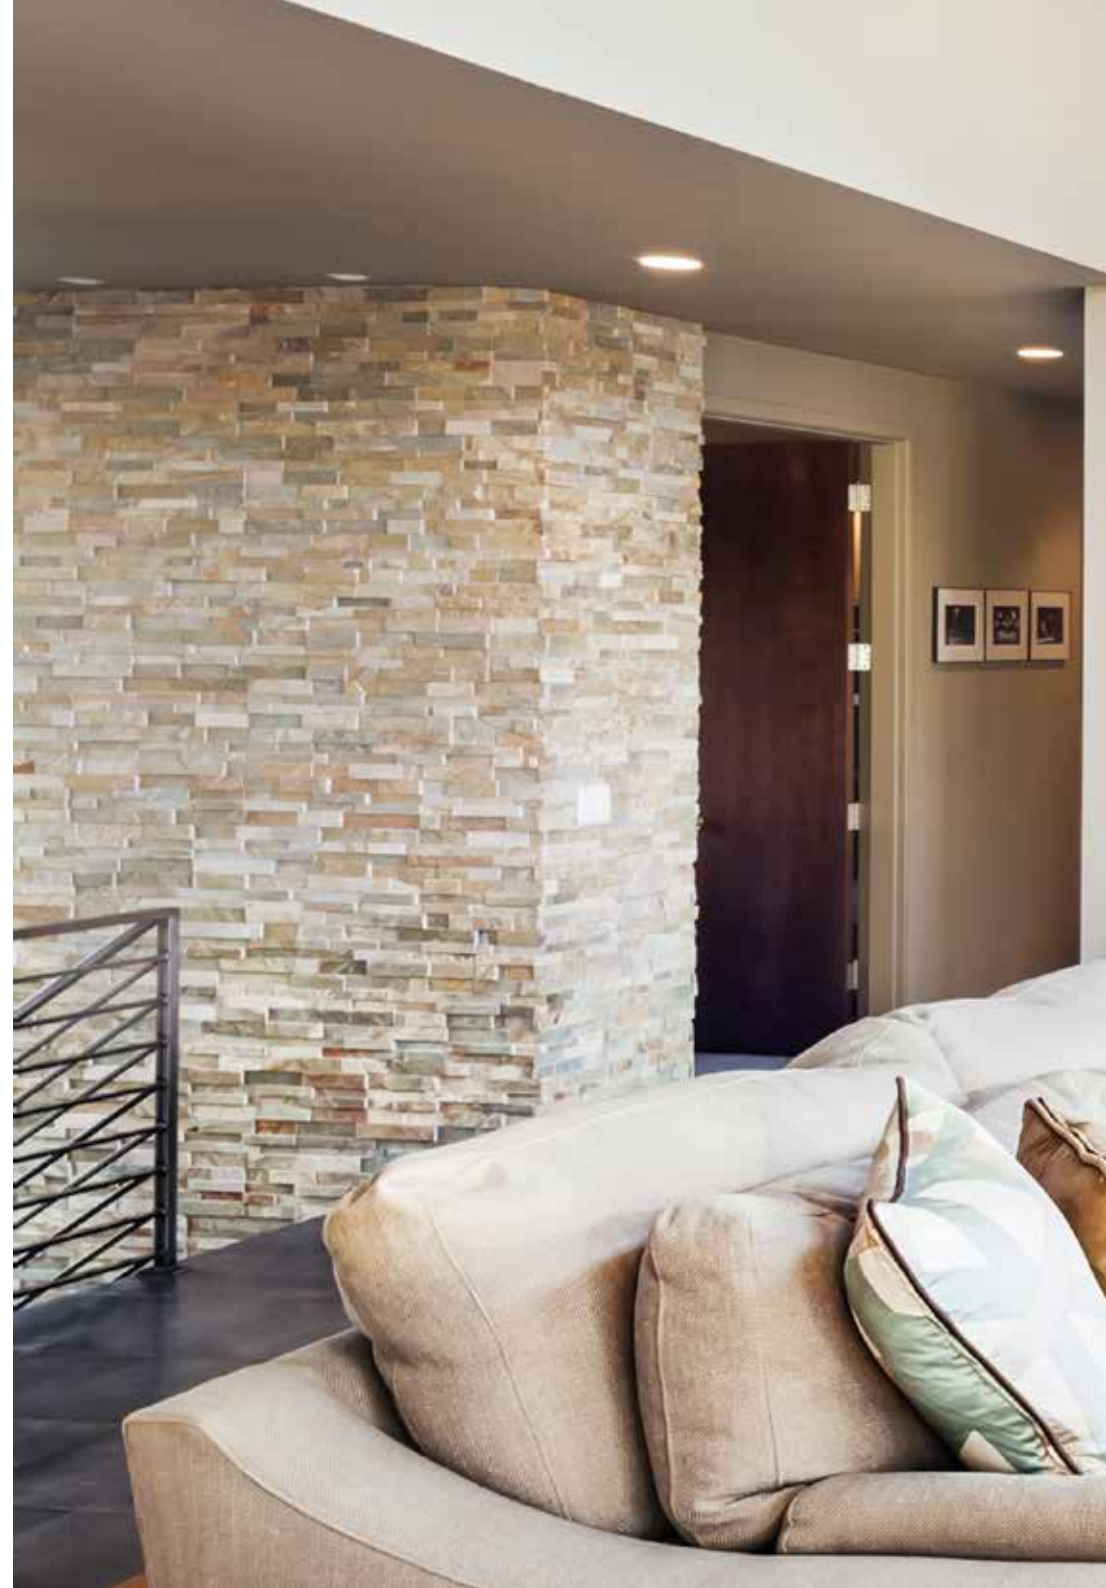

choosing your fire

Why Dimplex Electric Fires?

There is nothing quite like a fire – it creates a wonderful feeling of comfort and cosiness, with the added dimension a warm glow brings to any room.

In most cases, Dimplex electric fires require no installation*, bringing you an incredibly realistic flame effect at the flick of a switch.

Set up is easy, with none of the cost and siting constraints associated with flue and gas connections. All Dimplex electric fires come complete with a fitted plug and many don't even require a mantel or hearth. You simply plug in and go!

With a wide range of traditional and ultra modern designs, we can offer a fire for every living area and for every budget. You can choose from four flame effects—Optiflame, Opti-myst, Revillusion and Prism. Optiflame is our original and the world's best selling electric flame effect fire, while Opti-myst is our patented realistic fully three-dimensional flame effect. Revillusion is our stunning new built-in firebox range perfect for use in a mantel or framed in a wall and Prism is our new full spectrum of RGB coloured flame for a show-stopping effect.

A Dimplex electric fire will bring your home to life, creating comforting ambience in any room.

* wall mounted and inset fires require some installation.