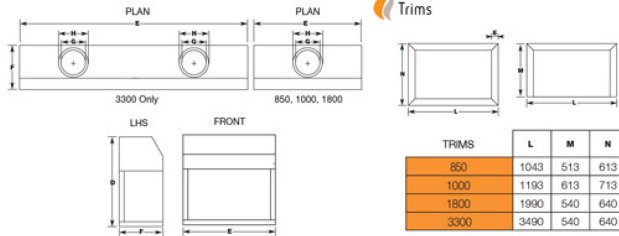

Existing Fireplace

Trims

For detailed specifications visit www.realflame.com.au

1. **Head Office/Factory/Showroom**
   1340 Ferntree Gully Road Scoresby VIC T 03 8706 2000
2. **Showrooms**
3. 300 Swan Street Richmond VIC T 03 9428 4443
   - 2a Gordon Avenue Geelong VIC T 03 5229 0844
   - 9 Lonsdale St, Dandenong, VIC T 03 9791 9285
   - 654 Pacific Highway Chatswood NSW T 02 8905 0189
   - 36 Kareena Road Miranda NSW T 02 8513 6202
   - 173-175 Magill Road Norwood SA T 08 8132 0371
   - 46 Douglas Street Milton QLD T 07 3368 2011
   - 47-53 McDonald Street East Osborne Park WA T 08 9444 9900
   - 88 Wollongong Street Fyshwick ACT T 02 6280 5522

Warranty
Your Real Flame gas firebox is unconditionally guaranteed for a period of 10 years, all other parts are guaranteed for 12 months from date of purchase. This warranty does not cover outdoor installations.

Available from

- SPECIALIST REALFLAME DEALER -

HEATWORKS
COOLWORKS

125 MAGILL RD NORWOOD // 608 NORTH EAST ROAD HOLDEN HILL

built in australia

LEADERS IN GAS FIREPLACE TECHNOLOGY