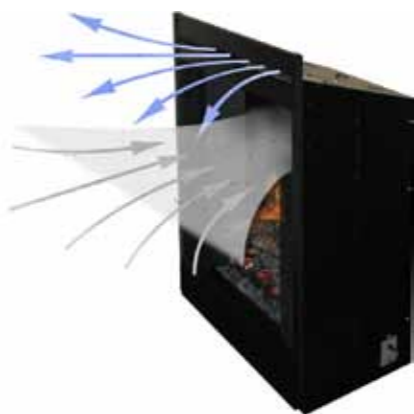

inset fires

Instantly bring a wall or existing fireplace to life with the incredibly lifelike electric flame found in the BF series.

Available in three sizes, and with an array of decorative options to choose from, there is sure to be a combination to suit your needs and décor.

The BF33 and BF39 Optiflame fireboxes feature the exclusive Purifire™ air treatment system - the world's first integral air filtering electric fireplace. So not only will an Optiflame built-in fireplace look great, but will help improve air quality around your home.

purifire™ Air treatment system

The BF33 and BF39 electric firebox features the exclusive Purifire™ air treatment system – the world's first integral air filtering electric fireplace.

Breakthrough air treatment system cleans 24/7
(BF33DXP-AU & BF39DXP-AU)

- Uses a standard size 25cm x 50cm high-efficiency washable filter.
- Air filter operates with the heater or maybe run with the air-circulating fan only to provide continuous, quiet cleaning.
- Exceeds MERV 10 (Minimum Efficiency Reporting Value) rating - filters as small as 1 micron.
- Circulates and cleans the air of an average room four times per hour (Based on 3.6m x 4.3m room)
- Filter needs to be washed/replaced only once per year on average.

BF33DXP-AU pictured with optional decorative black trim (BFKIT33BLK)