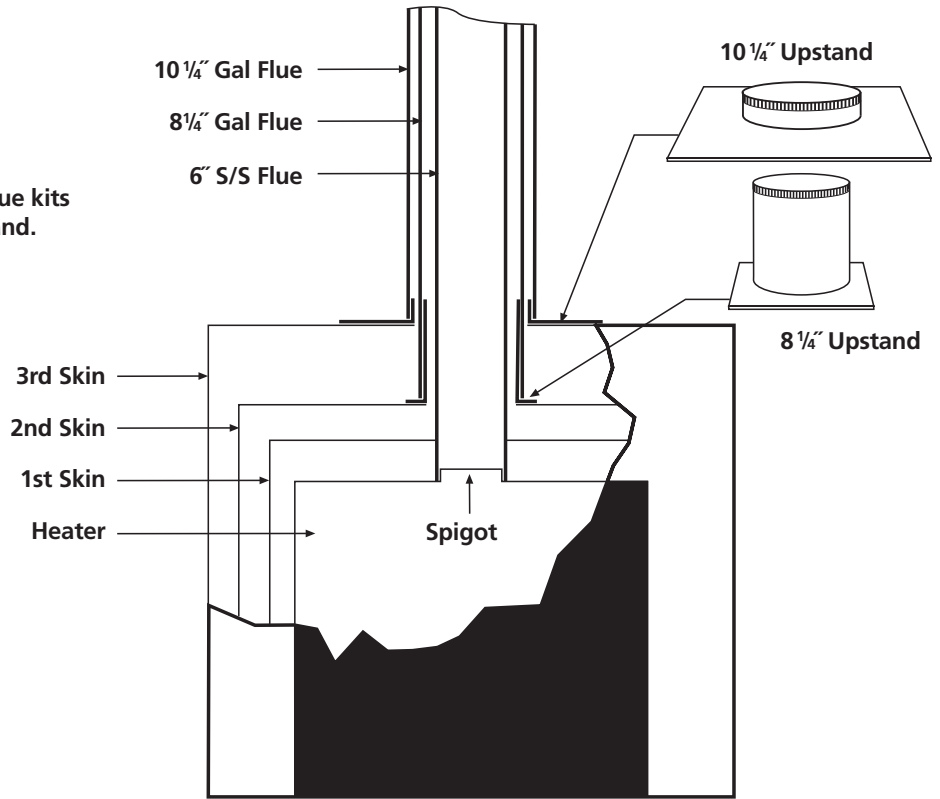

6 inch Flue Kit (Eureka & Jindara)

Minimum Requirements:

- 4 x 8 1/4" Gal Flue
- 4 x 10 1/4" Gal Flue
- 5 x 6" S/S Flue

NB: Some states will use different size flue kits which will require the appropriate upstand.

- 10 1/4" Upstand

- 8 1/4" Upstand

7 inch Flue Kit (Eureka Solitaire Only)

Minimum Requirements:

- 4 x 9 1/4" Gal Flue
- 4 x 11" Gal Flue
- 5 x 7" S/S Flue

NB: Some states will use different size flue kits which will require the appropriate upstand.