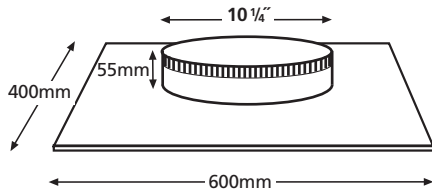

6 inch Flue Kit (Eureka & Jindara)

Minimum Requirements:

- 4 x 8 1/4" Gal Flue
- 4 x 10 1/4" Gal Flue
- 5 x 6" S/S Flue

NB: Some states will use different size flue kits which will require the appropriate upstand.

- 10 1/4" Upstand

- 8 1/4" Upstand

7 inch Flue Kit (Eureka Solitaire Only)

Minimum Requirements:

- 4 x 9 1/4" Gal Flue
- 4 x 11" Gal Flue
- 5 x 7" S/S Flue

NB: Some states will use different size flue kits which will require the appropriate upstand.