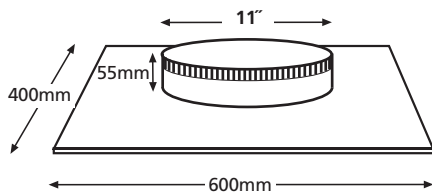

7 inch Flue Kit (Eureka Solitaire Only)

Minimum Requirements:

- 4 x 9 1/4" Gal Flue
- 4 x 11" Gal Flue
- 5 x 7" S/S Flue

NB: Some states will use different size flue kits which will require the appropriate upstand.

- 11" Upstand