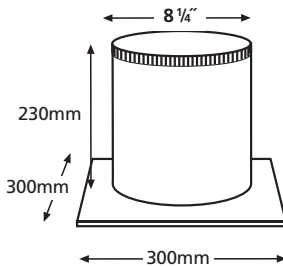

6 inch Flue Kit (Eureka & Jindara)

Minimum Requirements:

- 4 x 8 1/4" Gal Flue
- 4 x 10 1/4" Gal Flue
- 5 x 6" S/S Flue

NB: Some states will use different size flue kits which will require the appropriate upstand.

- 10 1/4" Upstand

- 8 1/4" Upstand

7 inch Flue Kit (Eureka Solitaire Only)

Minimum Requirements:

- 4 x 9 1/4" Gal Flue
- 4 x 11" Gal Flue
- 5 x 7" S/S Flue

NB: Some states will use different size flue kits which will require the appropriate upstand.