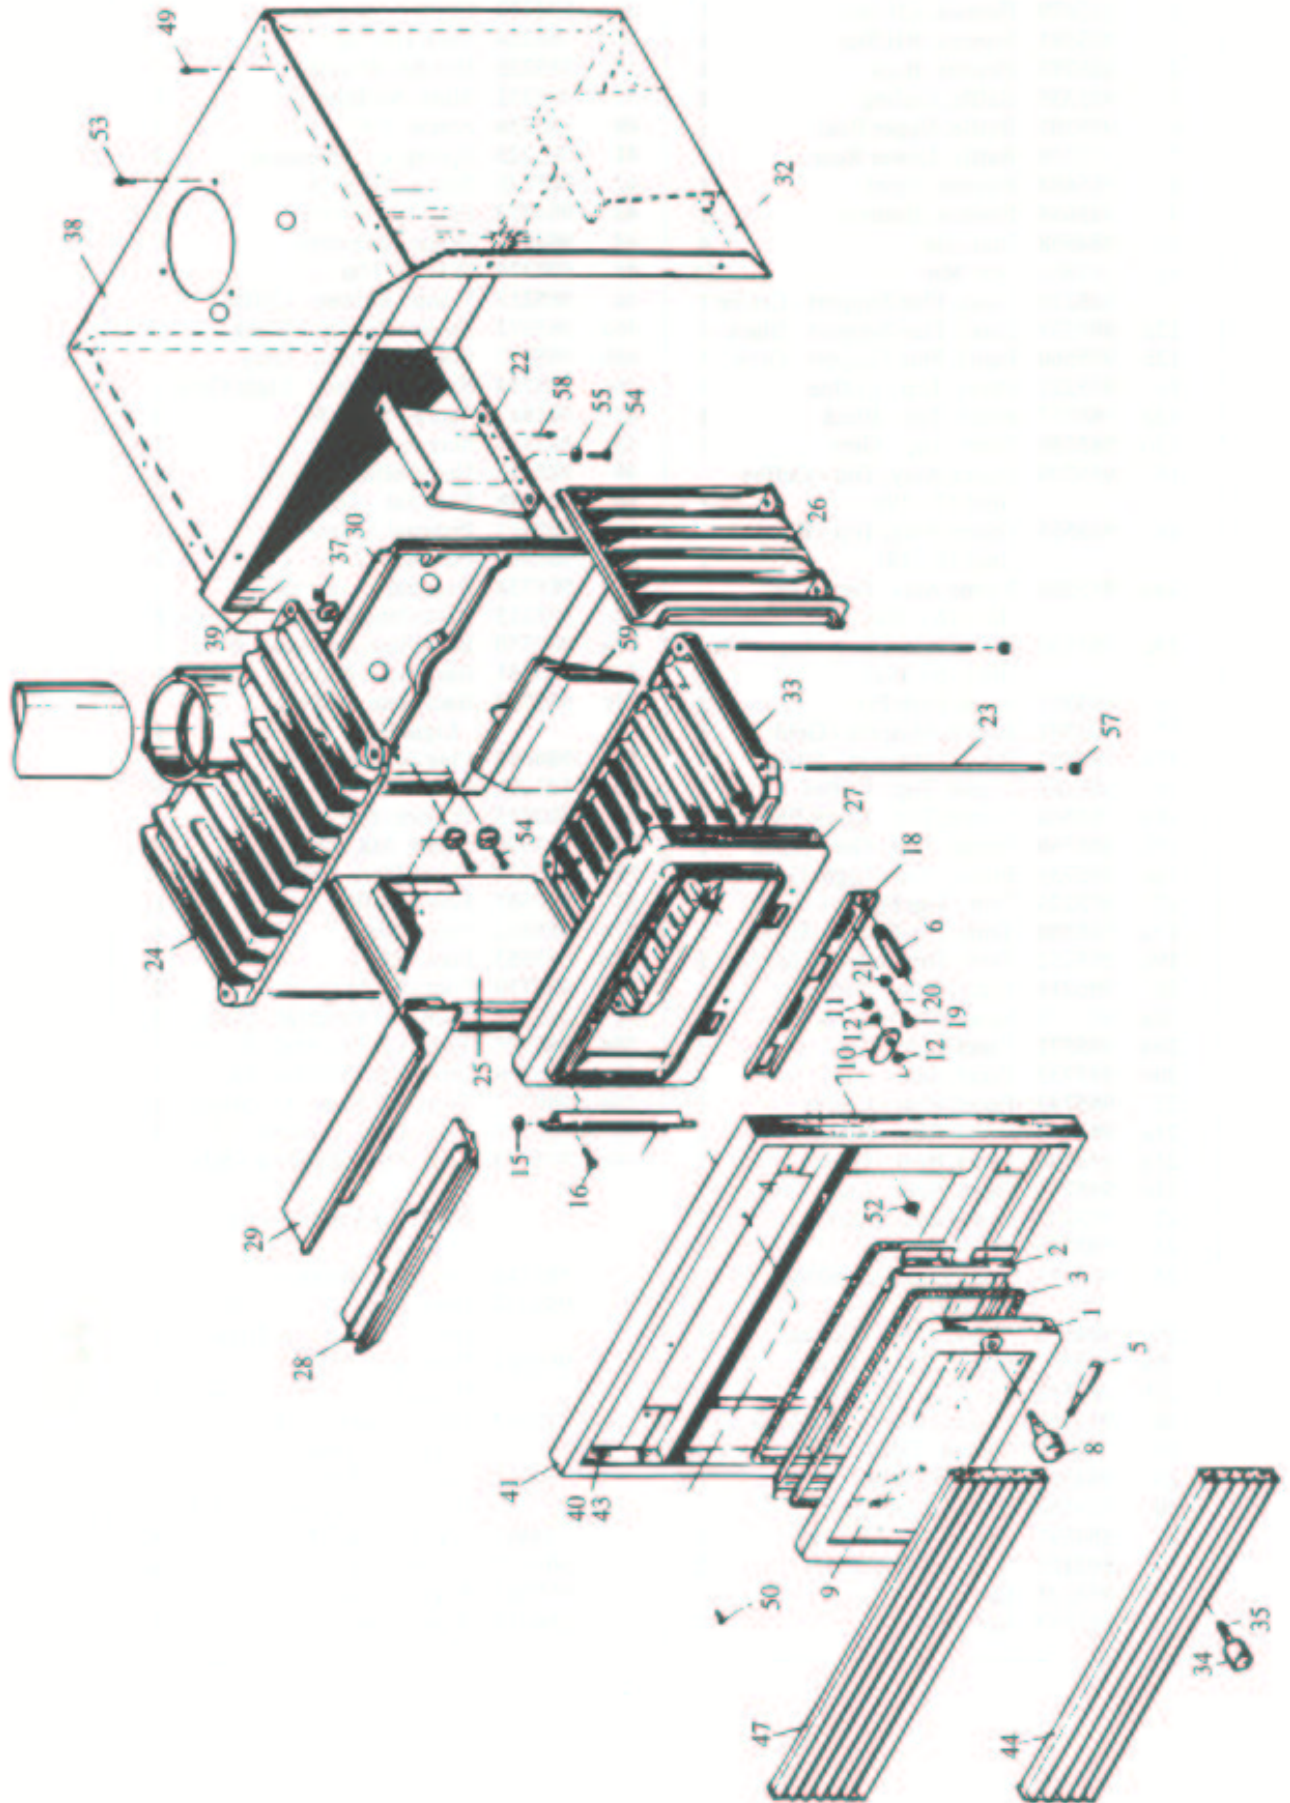

Masport®

PROVINCIAL
SERIES 4
(1991 to 1992)

When ordering PLEASE QUOTE PART NUMBER & Description, NOT Illustration No.
Determine right or left hand side from standing in viewing position

Item No	Part No	Description	Qty	Item No	Part No	Description	Qty
1	985567	Frame, Door - Black	1	37	501602	Nut M8	6
2	984566	Retainer, Glass	1	38	985329	Case, Top & Rear Outer	1
3	984586	Seal Kit for Door	1	39	985396	Case, LH Side Outer	1
4	984772	Rope, Door	1	40	503165	Rivet, Pop 3 Dia x 8	8
5	984765	Handle, Door - Threaded	1	41	985362	Frame, Fascia - Coffee	1
6	585665	Extn-Handle, Wooden	1	41a	985514	Frame, Fascia - Grey	1
8	984748	Spindle, Door Catch - Threaded	1	41	985960	Frame, Fascia - Light Grey	1
9	584591	Glass Only (Obsolete)	1	41a	985961	Frame, Fascia - Black	1
10	984571	Latch, Door	1	43	985310	Bush	8
11	501683	Nut M6	1	44	985691	Grille, 5 Louvre - Black	1
12	500463	Washer, Flat	2	47	985692	Grille, 7 Louvre - Black	1
13	984573	Pin, Door	1	49	501767	Rivet, Pop 3 Dia x 3	14
14	984596	Hinge Assembly	1	50	503259	Screw	6
15	500374	Washer, Flat	4	52	502125	Nut M5	2
16	501576	Screw	2	53	503146	Screw	3
17	984090	Plug Assembly	2	54	501598	Screw, M8 x 25	6
18	985331	Slide, Air Inlet	1	55	501606	Washer	4
19	503336	Screw	2	57	501682	Nut M6	8
20	585223	Spring, Air Inlet	2	58	503275	Rivet, Pop 5 Dia x 5	6
21	502093	Washer, Flat	2	59	985236	Baffle, Lower Rear	1
22	985281	Bracket, Support	2				
23	984598	Rod, Tie	4			NOT ILLUSTRATED	
24	985688	Firebox, Top	1				
25	985686	Firebox, LH Side	1	585416		Bag-Fire Bedding Sand	1
26	985687	Firebox, RH Side	1	585405		Insulation-Outer Case	1
27	985684	Firebox, Front	1	585415		Water Coil (Lion) Vert.	1
28	985335	Baffle, Ceiling	1	586010		Water Coil (Lion) Horzl.	1
29	985207	Baffle, Upper Rear	1	985583		Door Assembly - Black (Includes Frame & Glass)	1
30	985782	Firebox, Back (Horzl. Coil)	1	984655		Glass and Seal (Incl. No's 3, 9)	1
30a	985682	Firebox, Back (Vert. Coil)	1	985363		Fascia Assy - Coffee	1
32	985395	Case, RH Side Outer	1	985515		Fascia Assy - Grey	1
33	985698	Firebox, Bottom	1	985718		Fascia Assy - Light Grey	1
34	585225	Handle	1	985700		Fascia Assy - Black	1
35	585224	Stud, Handle	1