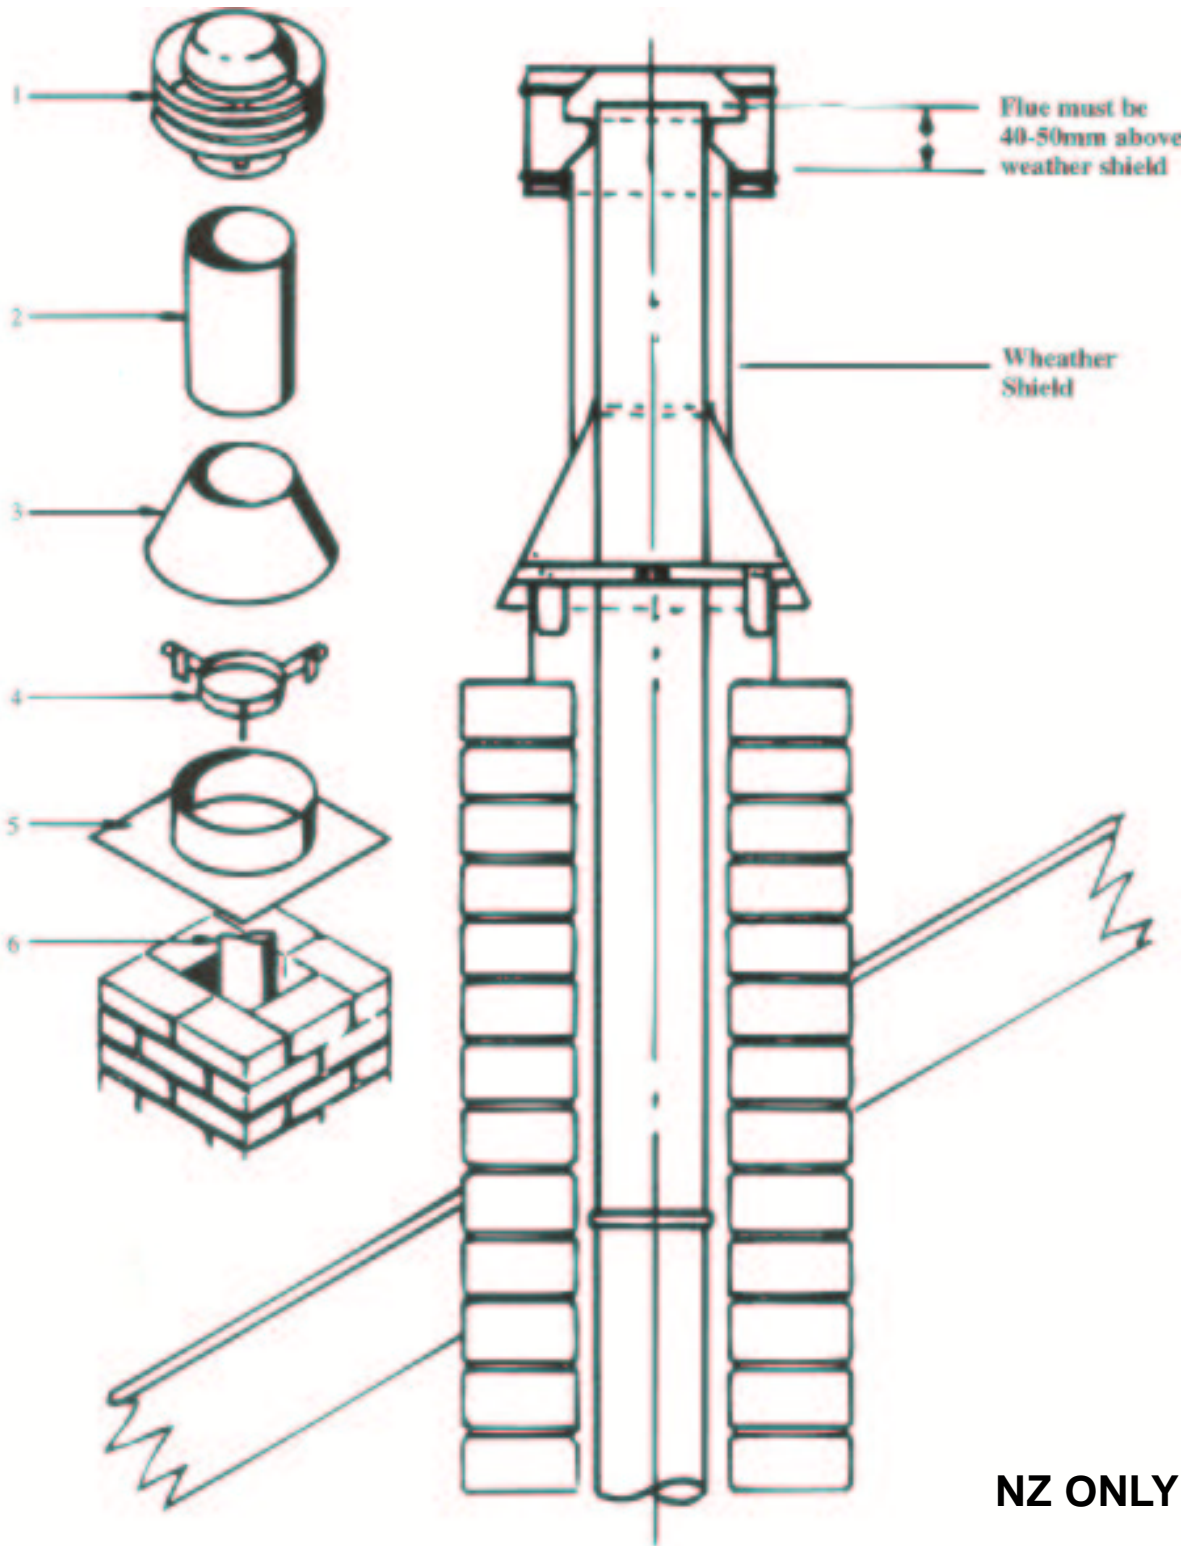

Item No	Part No	Description	Qty	Item No	Part No	Description	Qty
1	985567	Frame, Door - Black	1	37	501602	Nut M8	6
2	984566	Retainer, Glass	1	38	985329	Case, Top & Rear Outer	1
3	984586	Seal Kit for Door	1	39	985396	Case, LH Side Outer	1
4	984772	Rope, Door	1	40	503165	Rivet, Pop 3 Dia x 8	8
5	984765	Handle, Door - Threaded	1	41	985362	Frame, Fascia - Coffee	1
6	585665	Extn-Handle, Wooden	1	41a	985514	Frame, Fascia - Grey	1
8	984748	Spindle, Door Catch - Threaded	1	41	985960	Frame, Fascia - Light Grey	1
9	584591	Glass Only (Obsolete)	1	41a	985961	Frame, Fascia - Black	1
10	984571	Latch, Door	1	43	985310	Bush	8
11	501683	Nut M6	1	44	985691	Grille, 5 Louvre - Black	1
12	500463	Washer, Flat	2	47	985692	Grille, 7 Louvre - Black	1
13	984573	Pin, Door	1	49	501767	Rivet, Pop 3 Dia x 3	14
14	984596	Hinge Assembly	1	50	503259	Screw	6
15	500374	Washer, Flat	4	52	502125	Nut M5	2
16	501576	Screw	2	53	503146	Screw	3
17	984090	Plug Assembly	2	54	501598	Screw, M8 x 25	6
18	985331	Slide, Air Inlet	1	55	501606	Washer	4
19	503336	Screw	2	57	501682	Nut M6	8
20	585223	Spring, Air Inlet	2	58	503275	Rivet, Pop 5 Dia x 5	6
21	502093	Washer, Flat	2	59	985236	Baffle, Lower Rear	1
22	985281	Bracket, Support	2				
23	984598	Rod, Tie	4			NOT ILLUSTRATED	
24	985688	Firebox, Top	1				
25	985686	Firebox, LH Side	1	585416		Bag-Fire Bedding Sand	1
26	985687	Firebox, RH Side	1	585405		Insulation-Outer Case	1
27	985684	Firebox, Front	1	585415		Water Coil (Lion) Vert.	1
28	985335	Baffle, Ceiling	1	586010		Water Coil (Lion) Horzl.	1
29	985207	Baffle, Upper Rear	1	985583		Door Assembly - Black (Includes Frame & Glass)	1
30	985782	Firebox, Back (Horzl. Coil)	1	984655		Glass and Seal (Incl. No's 3, 9)	1
30a	985682	Firebox, Back (Vert. Coil)	1	985363		Fascia Assy - Coffee	1
32	985395	Case, RH Side Outer	1	985515		Fascia Assy - Grey	1
33	985698	Firebox, Bottom	1	985718		Fascia Assy - Light Grey	1
34	585225	Handle	1	985700		Fascia Assy - Black	1
35	585224	Stud, Handle	1				