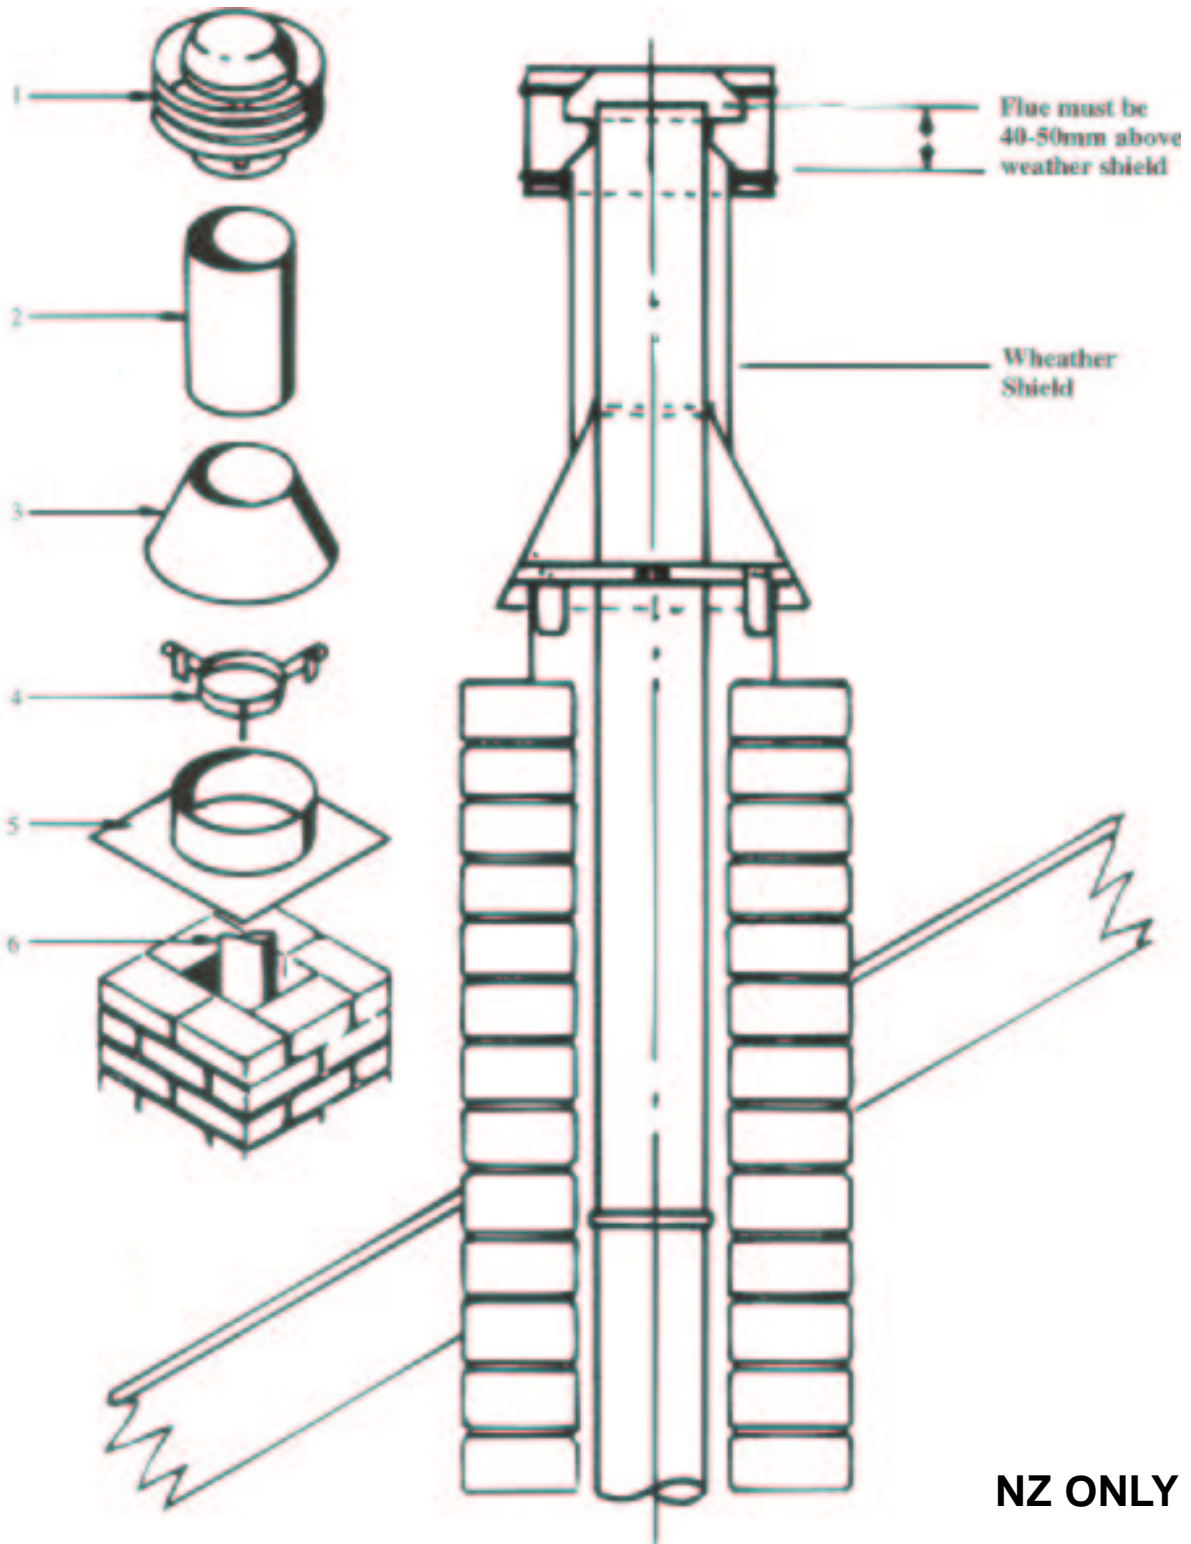

# Masport®

**PROVINCIAL  
SERIES 5**  
(1993 to 1994)

When ordering PLEASE QUOTE PART NUMBER & Description, NOT Illustration No.  
Determine right or left hand side from standing in viewing position

Item No	Part No	Description	Qty	Item No	Part No	Description	Qty
1	985567	Frame, Door - Black	1	37	501602	Nut M8	6
1a	985766	Frame, Door - Coffee	1	38	985329	Case, Top & Rear Outer	1
1b	985783	Frame, Door - Matt Grey	1	39	985396	Case, LH Side Outer	1
2	984566	Retainer, Glass	1	40	503165	Rivet, Pop 3 Dia x 8	8
3	984586	Seal Kit for Door	1	41	985700	Frame, Fascia - Black	1
4	984772	Rope, Door	1	41a	985363	Frame, Fascia - Coffee	1
5	984765	Handle, Door - Threaded	1	41b	985785	Frame, Fascia - Matt Grey	1
6	585665	Extn-Handle, Wooden	1	41c	985759	Frame, Fascia - Jasmine	1
8	984748	Spindle, Door Catch - Threaded	1	43	985310	Bush	8
9	584591	Glass Only	1	44	985691	Grille, 5 Louvre - Black	1
10	984571	Latch, Door	1	47	985692	Grille, 7 Louvre - Black	1
11	501683	Nut M6	1	49	501767	Rivet, Pop 3 Dia x 3	12
12	500463	Washer, Flat 3/8"	2	50	503259	Screw	6
13	984573	Pin, Door	1	52	502125	Nut M5	2
14	984596	Hinge Assembly	1	54	501598	Screw, M8 x 25	6
15	500374	Washer, Flat	4	55	501606	Washer	4
16	503331	Screw	2	57	501682	Nut M6	8
17	984089	Plug Assembly	2	58	503272	Rivet, Pop 4.8 Dia x 4.8	6
18	985755	Slide, Air Inlet	1	59	985236	Baffle, Lower Rear	1
19	503336	Screw	2	60	985527	Tube-Secondary Air Assy	1
20	585223	Spring, Air Inlet	2	61	984840	Duct-Secondary Air	1
21	502093	Washer, Flat	2	62	585710	Frost-Plug 1"	1
22	985281	Bracket, Support	2				
23	984598	Rod, Tie	4			<b>NOT ILLUSTRATED</b>	
24	985688	Firebox, Top	1				
25	985686	Firebox, LH Side	1	585416		Bag-Fire Bedding Sand	1
26	985687	Firebox, RH Side	1	585405		Insulation-Outer Case	1
27	985684	Firebox, Front	1	585415		Water Coil (Lion) Vert.	1
28	985335	Baffle, Ceiling	1	586010		Water Coil (Lion) Horzl.	1
29	985207	Baffle, Upper Rear	1	985583		Door Assembly - Black (Includes Frame & Glass)	1
30	985782	Firebox, Back (Horzl. Coil)	1			Glass and Seal (Incl. No's 3, 9)	1
30a	985682	Firebox, Back (Vert. Coil)	1	984655		Fascia Assy - Black	1
32	985395	Case, RH Side Outer	1			Fascia Assy - Coffee	1
33	985698	Firebox, Bottom	1			Fascia Assy - Matt Grey	1
34	585225	Handle	1			Fascia Assy - Jasmine	1
35	585224	Stud, Handle	1				