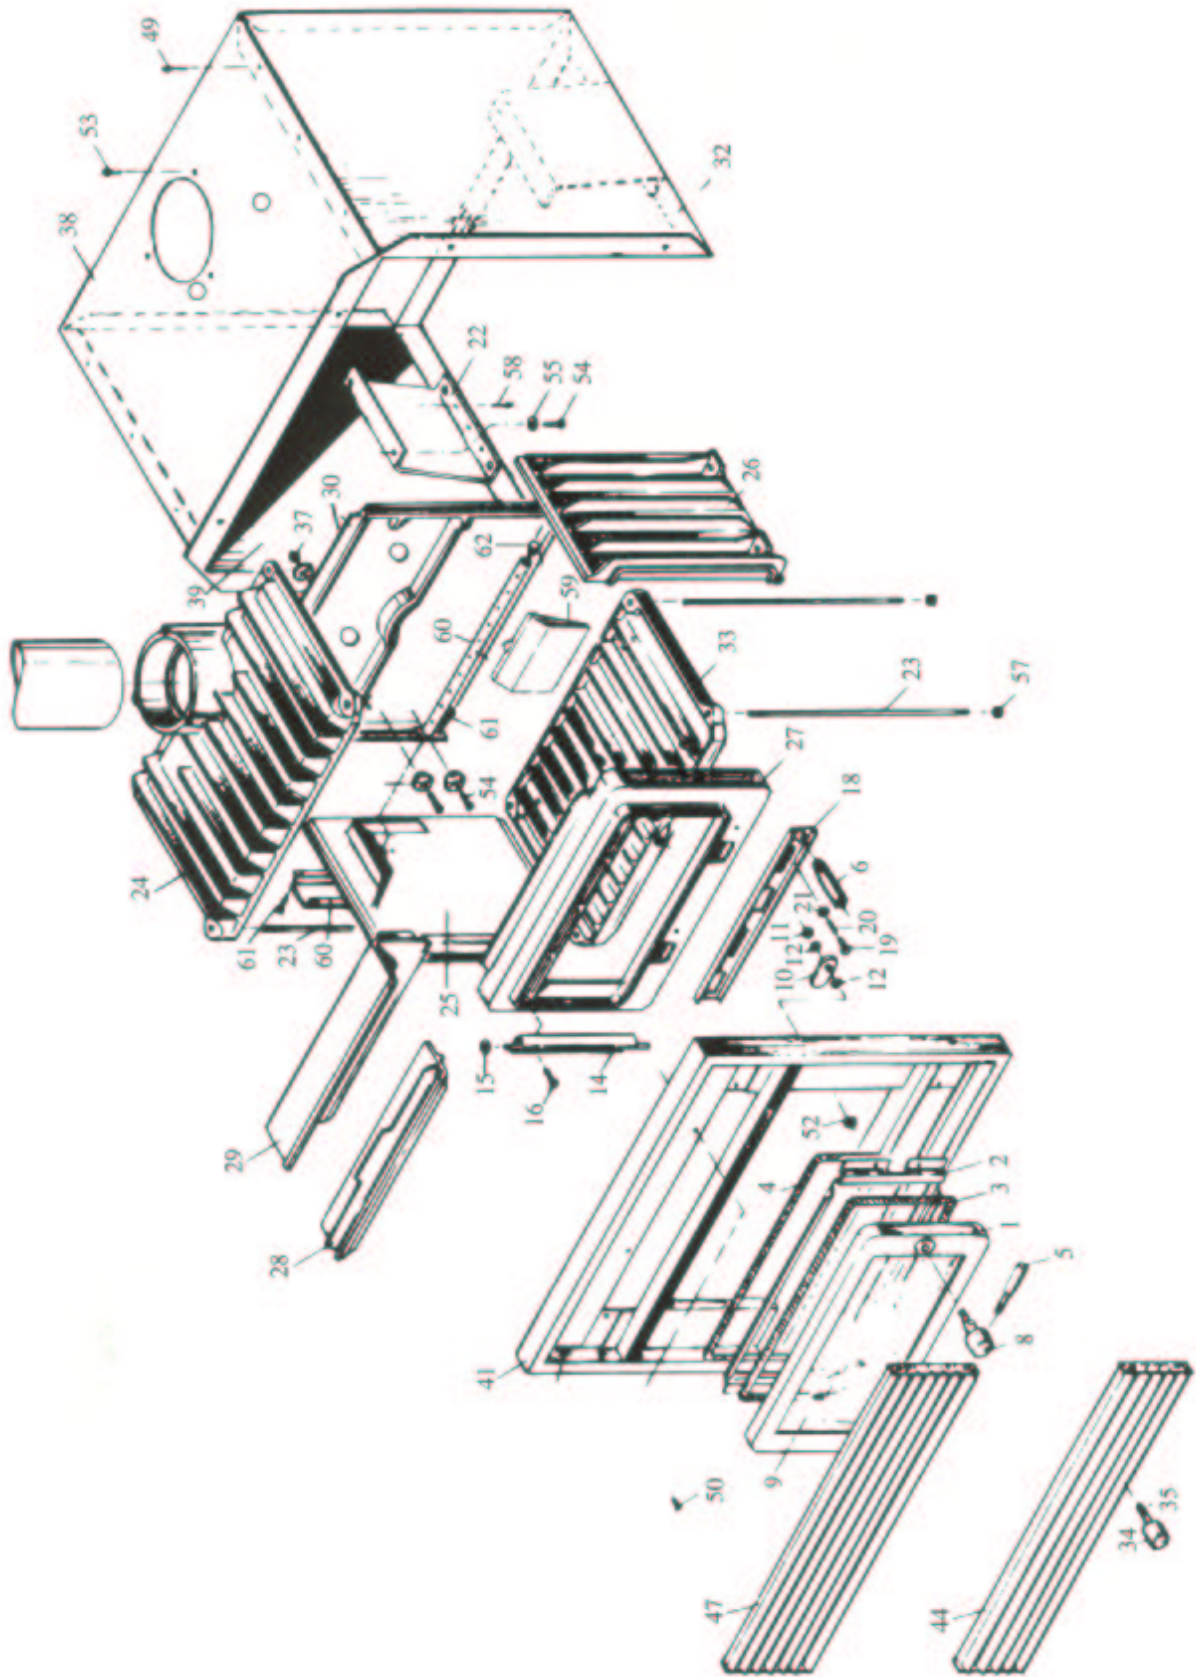

# Masport®

**PROVINCIAL  
SERIES 5**  
(1993 to 1994)

When ordering PLEASE QUOTE PART NUMBER & Description, NOT Illustration No.  
Determine right or left hand side from standing in viewing position

Item No	Part No	Description	Qty	Item No	Part No	Description	Qty
1	985567	Frame, Door - Black	1	37	501602	Nut M8	6
1a	985766	Frame, Door - Coffee	1	38	985329	Case, Top & Rear Outer	1
1b	985783	Frame, Door - Matt Grey	1	39	985396	Case, LH Side Outer	1
2	984566	Retainer, Glass	1	40	503165	Rivet, Pop 3 Dia x 8	8
3	984586	Seal Kit for Door	1	41	985700	Frame, Fascia - Black	1
4	984772	Rope, Door	1	41a	985363	Frame, Fascia - Coffee	1
5	984765	Handle, Door - Threaded	1	41b	985785	Frame, Fascia - Matt Grey	1
6	585665	Extn-Handle, Wooden	1	41c	985759	Frame, Fascia - Jasmine	1
8	984748	Spindle, Door Catch - Threaded	1	43	985310	Bush	8
9	584591	Glass Only	1	44	985691	Grille, 5 Louvre - Black	1
10	984571	Latch, Door	1	47	985692	Grille, 7 Louvre - Black	1
11	501683	Nut M6	1	49	501767	Rivet, Pop 3 Dia x 3	12
12	500463	Washer, Flat 3/8"	2	50	503259	Screw	6
13	984573	Pin, Door	1	52	502125	Nut M5	2
14	984596	Hinge Assembly	1	54	501598	Screw, M8 x 25	6
15	500374	Washer, Flat	4	55	501606	Washer	4
16	503331	Screw	2	57	501682	Nut M6	8
17	984089	Plug Assembly	2	58	503272	Rivet, Pop 4.8 Dia x 4.8	6
18	985755	Slide, Air Inlet	1	59	985236	Baffle, Lower Rear	1
19	503336	Screw	2	60	985527	Tube-Secondary Air Assy	1
20	585223	Spring, Air Inlet	2	61	984840	Duct-Secondary Air	1
21	502093	Washer, Flat	2	62	585710	Frost-Plug 1"	1
22	985281	Bracket, Support	2				
23	984598	Rod, Tie	4			<b>NOT ILLUSTRATED</b>	
24	985688	Firebox, Top	1				
25	985686	Firebox, LH Side	1	585416		Bag-Fire Bedding Sand	1
26	985687	Firebox, RH Side	1	585405		Insulation-Outer Case	1
27	985684	Firebox, Front	1	585415		Water Coil (Lion) Vert.	1
28	985335	Baffle, Ceiling	1	586010		Water Coil (Lion) Horzl.	1
29	985207	Baffle, Upper Rear	1	985583		Door Assembly - Black (Includes Frame & Glass)	1
30	985782	Firebox, Back (Horzl. Coil)	1			Glass and Seal (Incl. No's 3, 9)	1
30a	985682	Firebox, Back (Vert. Coil)	1	984655		Fascia Assy - Black	1
32	985395	Case, RH Side Outer	1			Fascia Assy - Coffee	1
33	985698	Firebox, Bottom	1			Fascia Assy - Matt Grey	1
34	585225	Handle	1			Fascia Assy - Jasmine	1
35	585224	Stud, Handle	1				