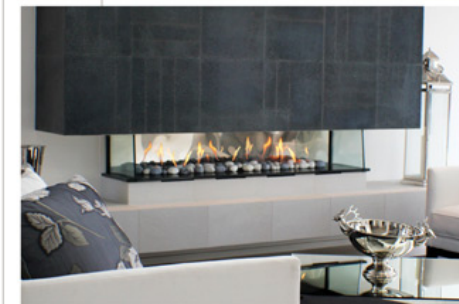

Visible impact

Stunningly simple in their design the Simplicity & Pure Vision gas fireplaces are the ultimate lifestyle accessory for modern living. A truly unique fireplace system that generates an instant calm with the romance of an open fire coupled with high technology to create a mesmerising and seductive ambience. The fire springs to life with the flick of a switch, with soft pink and mauve flames flickering over a bed of spun ceramic fibre pebbles. Both fireplaces are available in a range of colours and finishes to suit your requirements. The Pure Vision variant incorporates glass sides for maximum visibility & impact and is also available with an optional glass back further enhancing its unique styling.

- Conceived, designed, researched, developed and built in Australia
- Decorative
- Conventional or Power flue
- Pebbles or Coals and Logs
- New application
- Traditional or contemporary
- Electronic ignition