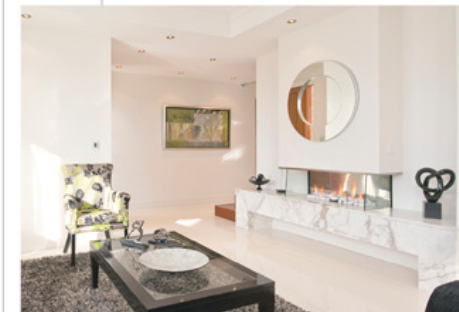

Visible impact

Stunningly simple in their design the Simplicity & Pure Vision gas fireplaces are the ultimate lifestyle accessory for modern living. A truly unique fireplace system that generates an instant calm with the romance of an open fire coupled with high technology to create a mesmerising and seductive ambience. The fire springs to life with the flick of a switch, with soft pink and mauve flames flickering over a bed of spun ceramic fibre pebbles. Both fireplaces are available in a range of colours and finishes to suit your requirements. The Pure Vision variant incorporates glass sides for maximum visibility & impact and is also available with an optional glass back further enhancing its unique styling.

- Conceived, designed, researched, developed and built in Australia
- Decorative
- Conventional or Power flue
- Pebbles or Coals and Logs
- New application
- Traditional or contemporary
- Electronic ignition