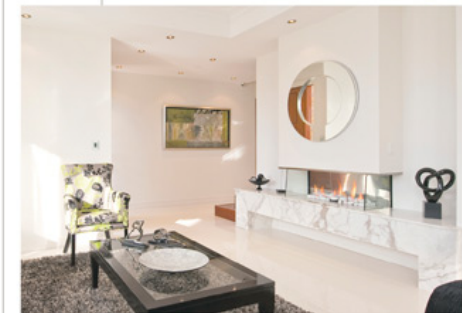

Visible impact

Stunningly simple in their design the Simplicity & Pure Vision gas fireplaces are the ultimate lifestyle accessory for modern living. A truly unique fireplace system that generates an instant calm with the romance of an open fire coupled with high technology to create a mesmerising and seductive ambience. The fire springs to life with the flick of a switch, with soft pink and mauve flames flickering over a bed of spun ceramic fibre pebbles. Both fireplaces are available in a range of colours and finishes to suit your requirements. The Pure Vision variant incorporates glass sides for maximum visibility & impact and is also available with an optional glass back further enhancing its unique styling.

- Conceived, designed, researched, developed and built in Australia
- Decorative
- Conventional or Power flue
- Pebbles or Coals and Logs
- New application
- Traditional or contemporary
- Electronic ignition