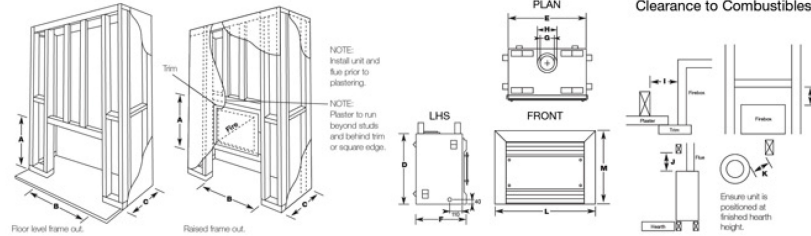

Specifications & Construction

The Simplicity & Pure Vision fireplaces are designed for easy installation into new homes, existing homes and even high-rise apartments. The simplicity of the system also allows for total design flexibility, giving you a range of solutions for a customised or unique installation.

New Construction

	A	B	C	D	E	F	G	H	I	J	K	L	M	NG M³/h	LP M³/h	KW OUTPUT	STAR RATING	GPO REQ'D	VENTILATION
STANDARD ZC	720	780	450	610	675	400	100	150	50	100	50	865	635	30	24	6.58	1.5	YES	NOT REQUIRED
DELUXE ZC	720	780	450	610	675	400	100	150	50	100	50	865	635	26	26	6.19	4.38	YES	NOT REQUIRED