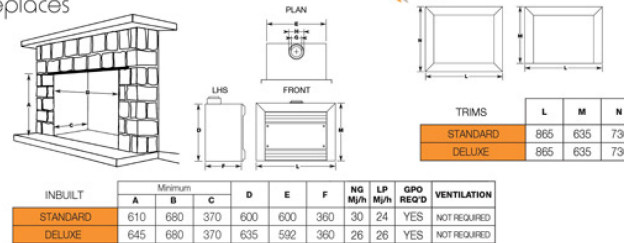

Existing Fireplaces

For detailed specifications visit
www.realflame.com.au

Head Office/Factory/Showroom

1340 Ferntree Gully Road Scoresby VIC T 03 8706 2000

Showrooms

300 Swan Street Richmond VIC T 03 9428 4443
2a Gordon Avenue Geelong VIC T 03 5229 0844
9 Lonsdale St, Dandenong, VIC T 03 9791 9285
654 Pacific Highway Chatswood NSW T 02 8905 0189
36 Kareena Road Miranda NSW T 02 8513 6202
173-175 Magill Road Norwood SA T 08 8132 0371
46 Douglas Street Milton QLD T 07 3368 2011
47-53 McDonald Street East Osborne Park WA T 08 9444 9900
88 Wollongong Street Fyshwick ACT T 02 6280 5522

Warranty

Your Real Flame gas firebox is unconditionally guaranteed for a period of 10 years, all other parts are guaranteed for 12 months from date of purchase. This warranty does not cover outdoor installations

Available from

- SPECIALIST REALFLAME DEALER -
HEATWORKS
COOLWORKS
126 MAGILL RD NORWOOD // 608 NORTH EAST ROAD HOLDEN HILL

LEADERS IN GAS FIREPLACE TECHNOLOGY