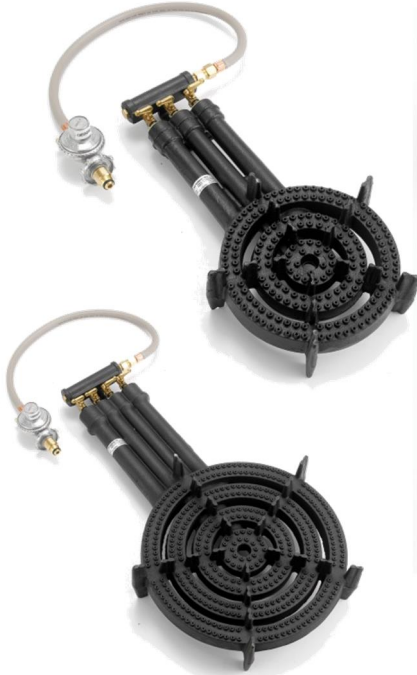

**Gasmate**

THE OUTDOORS MADE EASY

## CAST IRON RING BURNERS

### Features

Ideal for camping

Suitable for cooking at home where larger pots and a higher heat output is required

Convenient for cooking sauces, crabs, lobster or any shell fish

Made from high quality cast iron with brass controls

120cm hose and regulator included

AGA certified