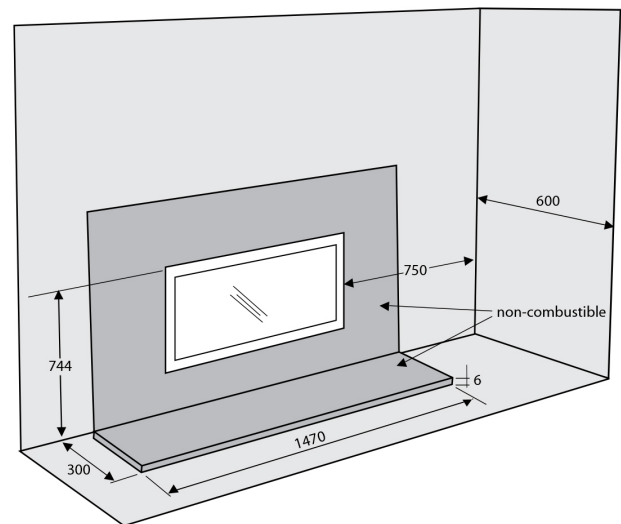

These are **guidelines only**, subject to change without notice. Always refer to the actual product manual that comes with your unit for specific, current dimensions, clearances and installation. Go to www.regency-fire.com.au to download a copy of the installation guide.

your Regency dealer

Fireplace Products Australia Pty Ltd.
1 Conquest Way,
Hallam VIC 3803
Australia
Phone 1 800 081 978
Fax 03 979 97822
Email: sales@regency-fire.com.au

Distributor WA
Air Group Australia
28 Division St.
Welshpool WA 6106
Australia
Phone 08 9350 2200

Distributor NZ
Aber Holdings Ltd
17 Mainstreet Place,
PO Box 10095, Te Rapa
Hamilton 3241
New Zealand
Phone +64 7849 7585

© 2015 FPI Fireplace Products International Ltd. Regency is registered or proprietary trademark of FPI Fireplace Products International Ltd. All rights reserved. (01/15)

- SPECIALIST REGENCY DEALER -
HEATWORKS
COOLWORKS
126 MAGILL RD NORWOOD // 608 NORTH EAST ROAD HOLDEN HILL