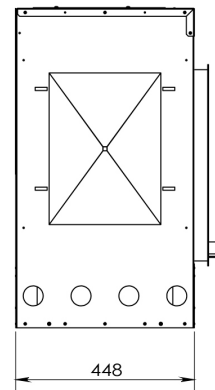

clearances