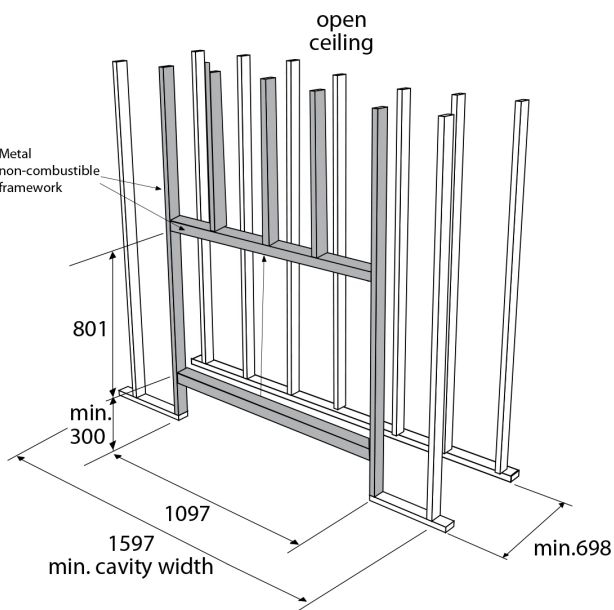

clearances