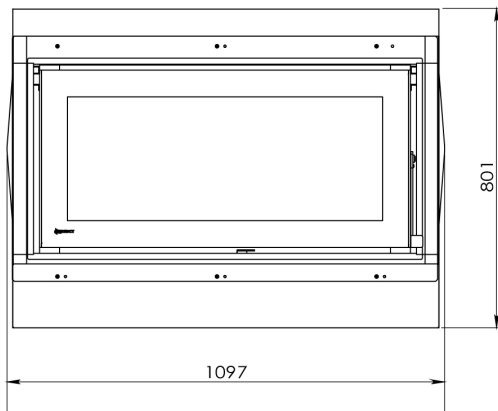

specifications

framing