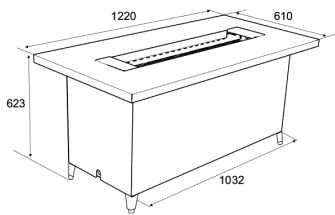

PTO30CFT Coffee Firetable