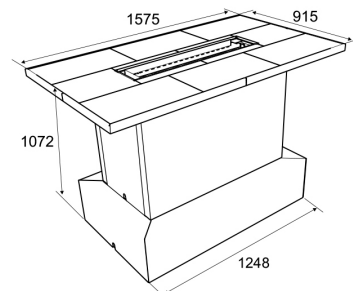

PTO30CKT Cocktail Firetable

Approved for outdoor installation only.

These are guidelines only, subject to change without notice. Always refer to the actual product manual that comes with your unit for specific, current dimensions and clearances.

Fireplace Products Australia Pty Ltd.

21-23 South Link
Dandenong South Vic 3175
Australia
Phone 1 800 081 978
Fax 03 9799 7822
Email: salesau@regency-fire.com

Air Group Australia

28 Division St.
Welshpool WA 6106
Australia
Phone 08 9350 2200

Regent Distributors Limited

PO Box 32 432,
Devonport, North Shore City
New Zealand
Phone: Sales +64 21 934 955
Fax: + 64 9 4457 285
Email: sales@regentdist.co.nz

for your nearest dealer:

www.regency-fire.com.au

or call 1 800 081978

your regency dealer

- SPECIALIST REGENCY DEALER -

HEATWORKS
COOLWORKS

126 MAGILL RD NORWOOD // 608 NORTH EAST ROAD HOLDEN HILL

© 2012 FPI Fireplace Products International Ltd. Regency, Plateau, Regency Horizon are registered or proprietary trademarks of FPI Fireplace Products International Ltd. All rights reserved. (08/12)
Part no. 944-268