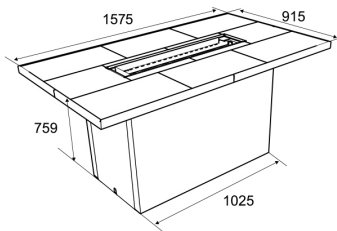

PTO30IST Island Firetable