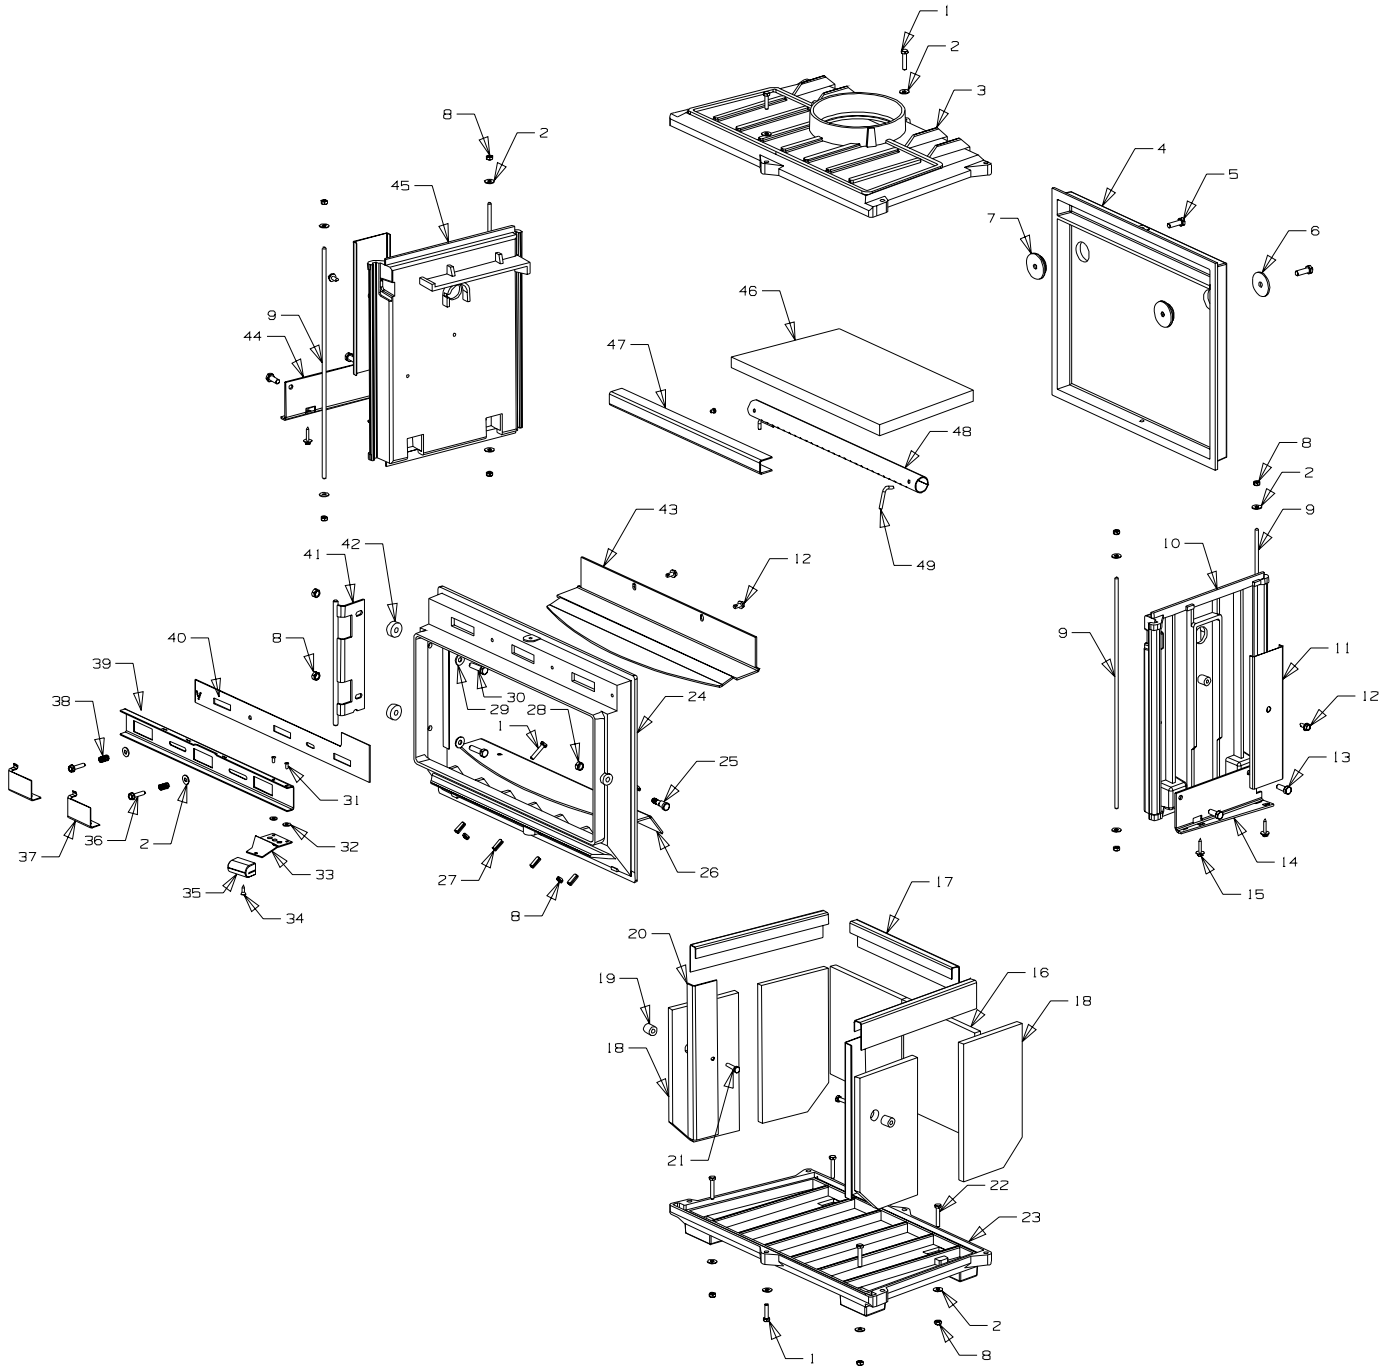

**Bold Text** = Assemblies  
**Bulleted Text** = Items included in Assemblies

Item No	Part No	Description	Qty	Item No	Part No	Description	Qty
1	501962	Screw, Set M6 x 30	5	28	501602	Nut, M8	13
2	500374	Washer; Flat 1/4"	14	29	501606	Washer, Flat 8 x 19 x 1.6	2
3	987502	Firebox-Top	1	30	501685	Screw, Set M8 x 30	2
4	987503	Firebox-Back	1	31	586167	Rivet-Pop 4.0 Dia x 4.8	2
	984090	<b>Plug Assy, 34mm Dia</b>	2	32	500848	Washer, Flat 3/16"	2
5	501685	• Screw, Set M8 x 30	2	33	987898	Extension-Slide Air Inlet	1
6	502093	• Washer, Flat 8 x 42 x 3	2	34	503792	Screw; CSK No. 8 x 1/2"	1
7	684089	NOT AVAILABLE	2	35	986162	Knob-Air Control	1
8	501682	• Nut, M6 (2)	22	36	503336	Screw, T/F M6 x 25	2
9	984598	Rod Tie, M6	4	37	994529	Cover-Air Slide	2
10	787596	Firebox-Side, RH	1	38	585223	Spring-Compression, Air Inlet	2
11	986146	Cover-Secondary Air	2	39	987550	Slide-Air, Inlet 20 x 50	1
12	503003	Screw; S/T 1/4" x .5	4	40	994537	Plate, Back-Meter "U" - NZ	1
13	501597	Screw, Set M8 x 20	6	•	994538	Plate, Back-Meter "V" - Aust	1
14	987546	Bracket-Mounting, RH	1	•	987858	Plate, Back-Meter - Overnight Burn - NZ	1
15	503459	Screw, S/T 12 x 25	6	41	986515	Hinge Assy	1
16	987814	<b>Board-Back 12 x 195 x 195</b>	2	42	987835	Spacer-Hinge Door	
17	987812	• Channel-Brick Retainer	2	43	987885	Deflector-Primary Air	1
18	987815	<b>Board-Side 12 x 135 x 250</b>	2	44	987534	Bracket-Mounting, LH	1
17	987812	• Channel-Brick Retainer	1	45	787595	Firebox-Side, LH	1
19	987813	• Spacer-Fire Board	2	46	987785	<b>Board-Top 20 x 218 x 357/395</b>	1
20	987549	Bracket-Retainer, Board	2	47	993078	•Channel-Top Baffle	
21	501963	Screw, Set M6 x 25	3	48	987890	Tube-Secondary Air, 12 x 6.5	1
22	501815	Screw, Set M6 x 35	4	49	586439	Pin-Retaining, Secondary Air Tube	1
23	987504	Firebox-Bottom	1				
24	986301	Firebox-Front	1				
25	587516	Pin-Door Latch	1				
26	987874	Ash Retainer	1				
27	503008	Pin, Tension 8 x 20	4				