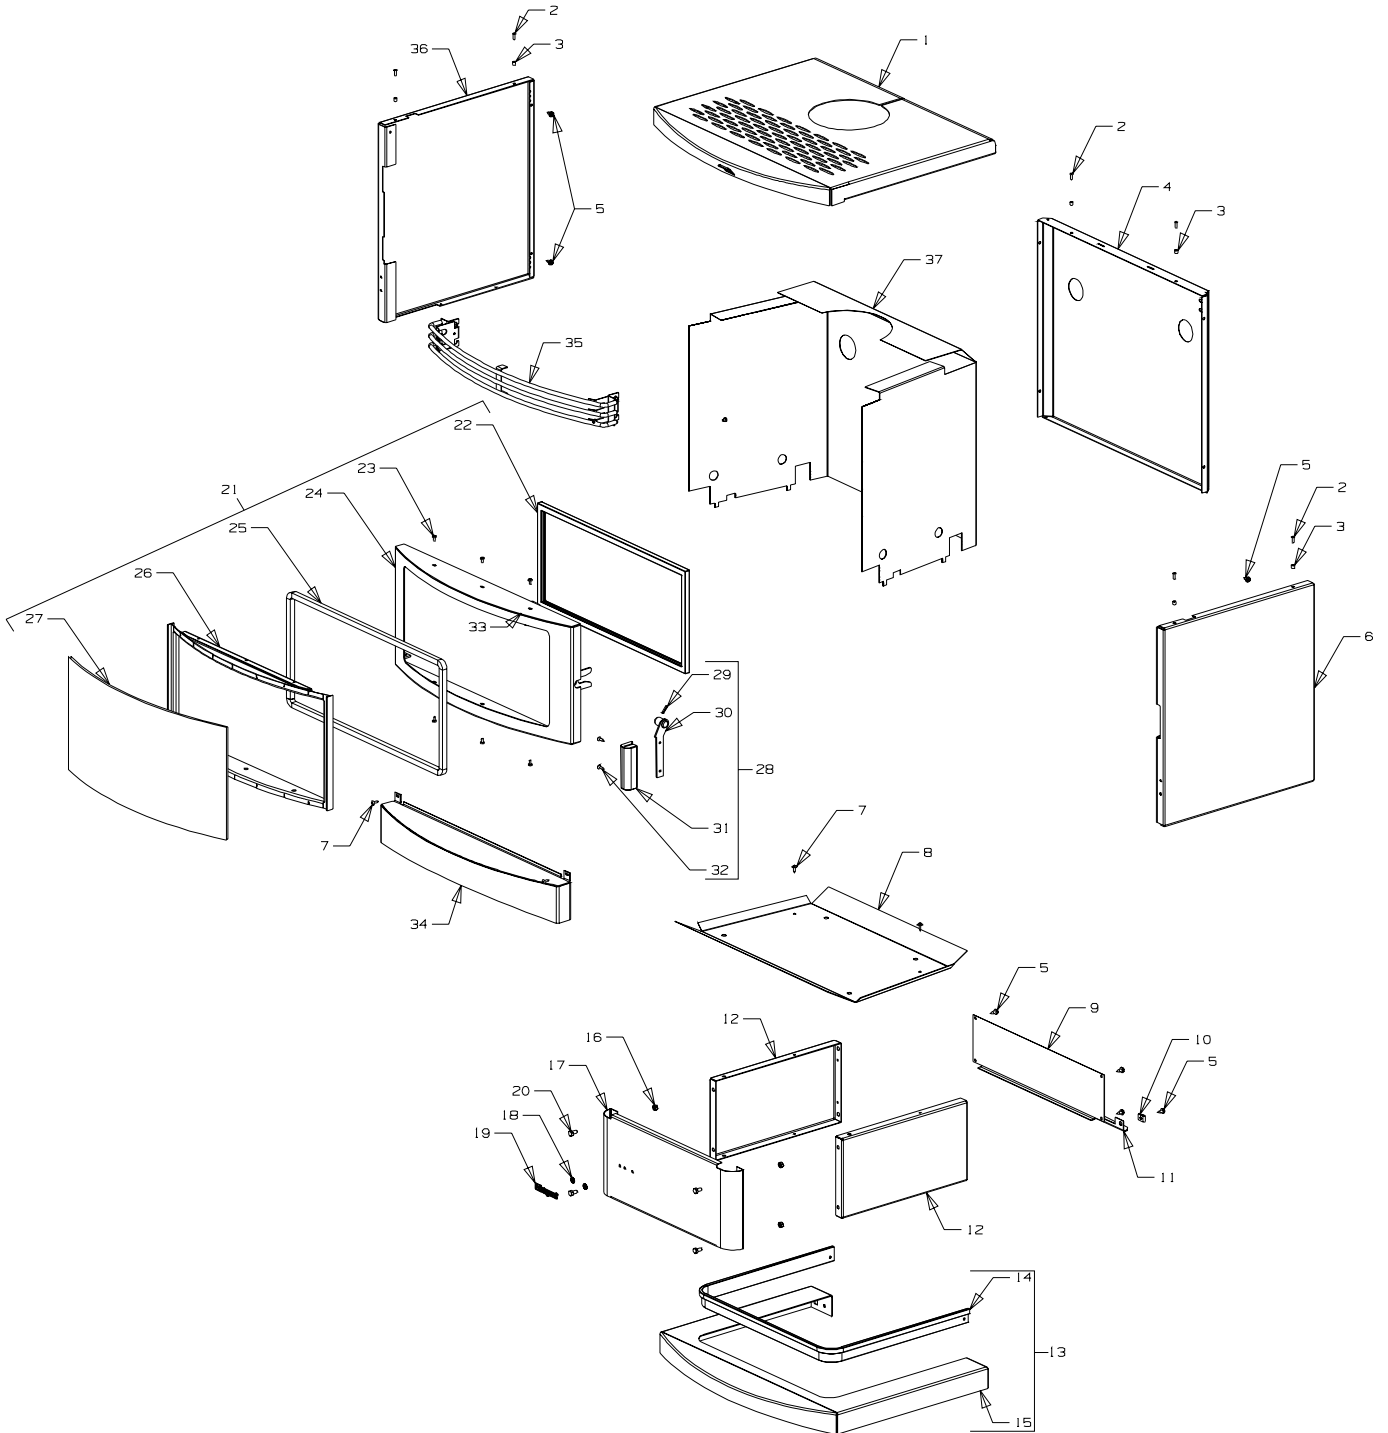

### SIENA

		NZ	AUST	
<b>Siena</b>	Black	987961	987962	Page 2
<b>Flue</b>	150mm Hi Therm - 4m	556099	————	Page 6

**From Serial Number 3030925**

**Month and Year of Manufacture: From August 2003**

Item No	Part No	Description	Qty	Item No	Part No	Description	Qty
1	787861	Panel-Top - Black	1	21	787865	<b>Door Assy - Black</b>	
2	501303	Rivet-Pop 4.0 Dia x 7.9	8			<b>(Incl. items 29-32)</b>	
3	986148	Spacer-Grille	2	22	700755	• Rope, Round, Glass Fibre	1
4	987772	Panel-Rear - Black	1	23	503009	• Screw, S/T 8 x .3	6
5	503259	Screw; S/T 10 x .5	10	24	787887	• Door Assy - Black	1
6	987716	Panel-Side RH - Black	1	25	995380	• Tape, Flat 6 x 30	1
7	503005	Screw; Pan No.10 x 1/2"	2	26	787869	• Frame Assy-Glass - Black	1
8	987533	Heatshield-Bottom	1	27	787886	• Glass	1
9	987523	Panel-Pedestal, Back	1	28	994531	<b>Handle Assy-Door</b>	1
10	503388	Nut-Spire	6	29	503006	• Pin-Tension, 4 x 16	1
11	986791	Bracket-Restraint, Seismic	1	30	986605	• Handle-Assy	1
12	987891	Panel-Pedestal, Side	2	31	586161	• Handle-Door	1
13	987863	<b>Foot Assy - Black</b>	1	32	503004	• Screw; Csk No. 8 x 5/8"	2
14	987876	• Trim-Pedestal - Black	1	33	994528	• Latch-Door Assy 10mm	1
15	987864	• Panel-Foot		34	787877	Panel-Front - Black	1
16	501682	Nut, M6	22	35	787895	Grill-Assy - Silver/Black	1
17	994539	<b>Panel-Pedestal, Front</b>	1		787882	Grill-Assy - Gold/Black	1
18	503381	• Clip-Starlock, 4 Dia	2	•	787897	Grill-Assy - Black	1
19	584581	• Badge - Gold	1	36	987715	Panel-Side LH - Black	1
20	501959	Screw, Set M6 x 12	6	37	987531	Heatshield-Side & Rear	1