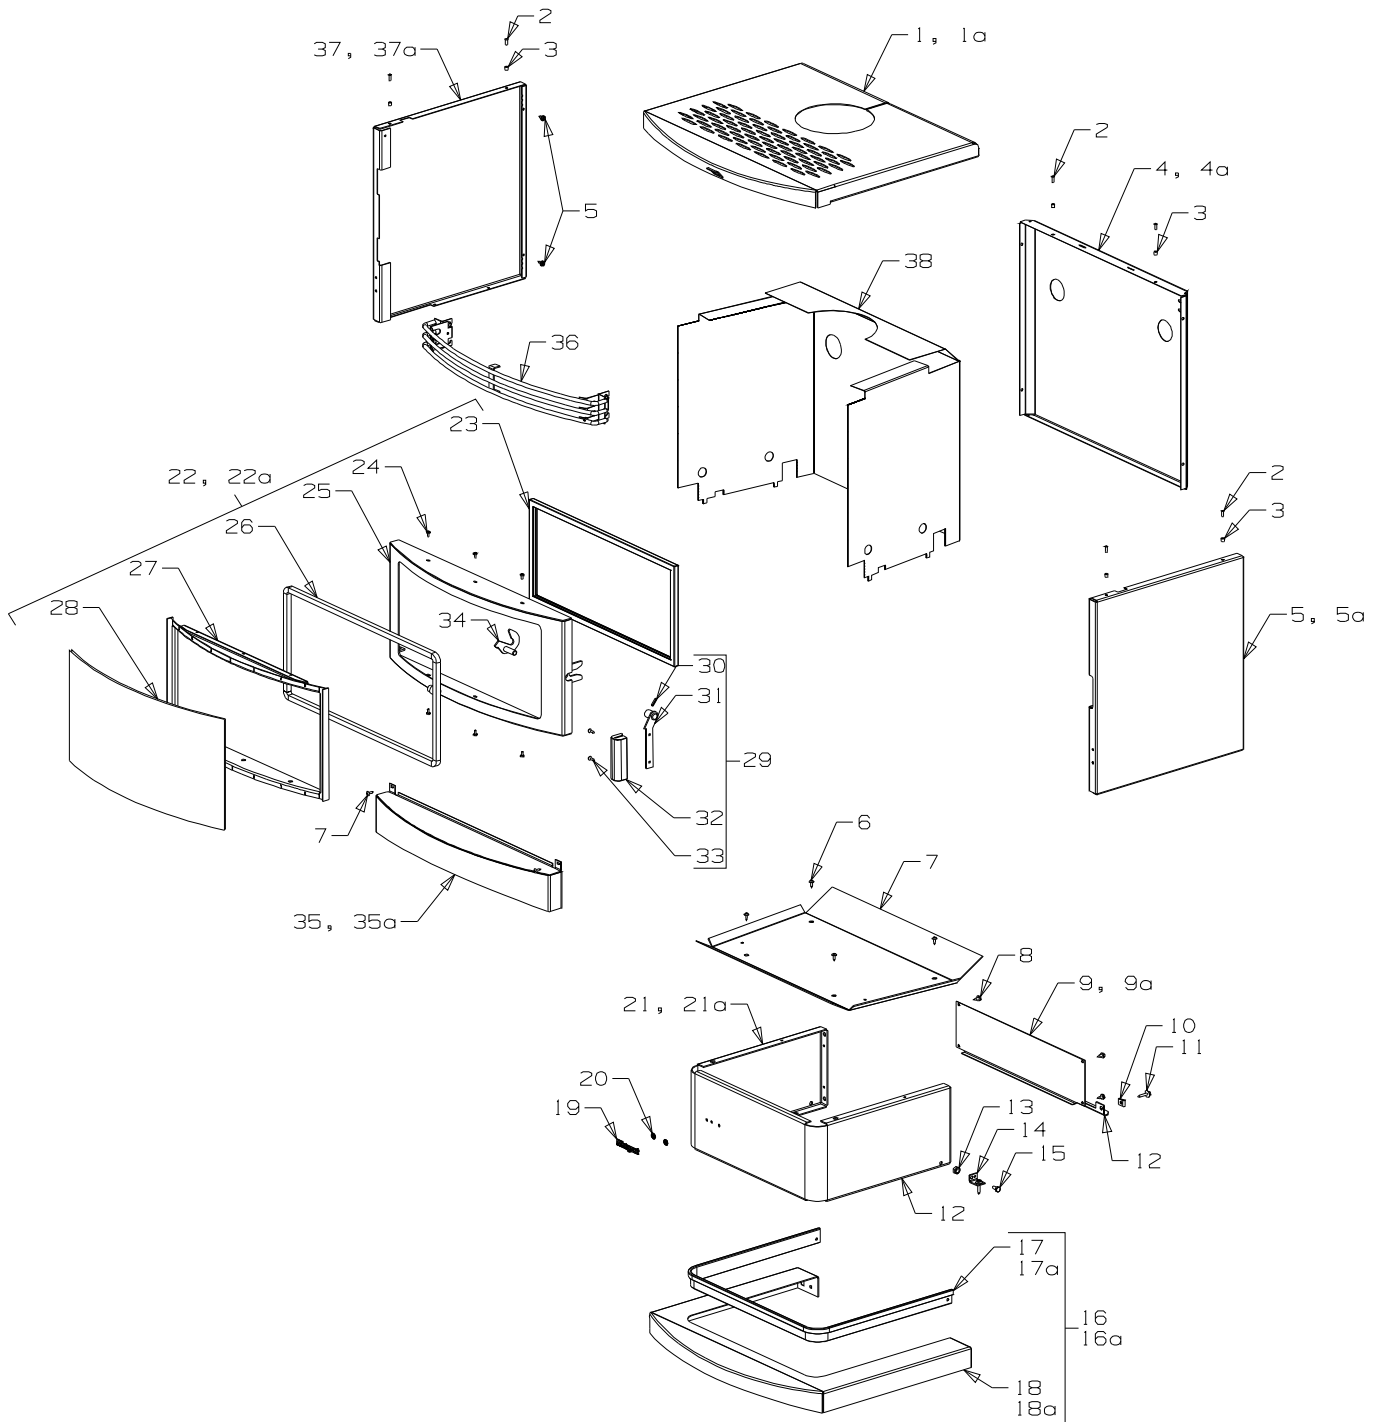

Item No	Part No	Description	Qty	Item No	Part No	Description	Qty
1	787861	Panel-Top - Black	1	20	503381	Clip-Starlock, 4 Dia	2
1a	794599	Panel-Top - Gloss Black	1	21	794610	Pedestal - Black	1
2	501303	Rivet-Pop 4.0 Dia x 7.9	6	21a	794611	Pedestal - Gloss Black	1
3	986148	Spacer-Grille	2	22	787865	Door Assy - Black	
4	987772	Panel-Rear - Black	1			(Incl. items 23-29)	1
4a	794593	Panel-Rear - Gloss Black	1	22a	794604	Door Assy - Gloss Black	
5	987716	Panel-Side RH - Black	1			(Incl. items 23-29)	1
5a	794589	Panel-Side RH - Gloss Black	1	23	700755	• Rope, Round, Glass Fibre	1
6	503259	Screw; S/T 10 x .5	10	24	503009	• Screw, S/T 8 x .3	6
7	594559	Heatshield-Bottom	1	25	787887	• Door Assy - Black	1
8	503005	Screw; Pan No.10 x 1/2"	4	26	995380	• Tape, Flat 6 x 30 x 2m	1
9	794558	Panel-Pedestal, Back - Black	1	27	787869	• Frame Assy-Glass - Black	1
9a	794593	Panel-Pedestal, Back - Gloss Black	1	28	787886	• Glass	1
10	503388	Nut-Spire	6	29	994531	•Handle Assy-Door	
11	503459	Screw, S/T 12 x 25	6			(Incl. items 29-33)	1
12	986791	Bracket-Restraint, Seismic	1	30	503006	• Pin-Tension, 4 x 16	1
13	501602	Nut, M6	13	31	986605	• Handle-Assy	1
14	986413	Bracket-Restraint, Seismic	2	32	586161	• Handle-Door	1
15	501959	Screw, Set M6 x 12	6	33	503004	• Screw; Csk No. 8 x 5/8"	2
16	987863	Foot Assy - Black	1	34	994528	• Latch-Door Assy 10mm	1
17	987876	• Trim-Pedestal - Black	1	35	787877	Panel-Front - Black	1
18	987864	• Panel-Foot	1	35a	794603	Panel-Front - Gloss Black	1
16a	794600	Foot Assy - Gloss Black	1	36	787895	Grille-Assy - Silver/Black	1
17a	994602	• Trim-Pedestal - Black	1	37	987715	Panel-Side LH - Black	1
18a	994601	• Panel-Foot	1	37a	794588	Panel-Side LH - Gloss Black	1
19	585581	Badge - Silver	1	38	987531	Heatshield-Side & Rear	1