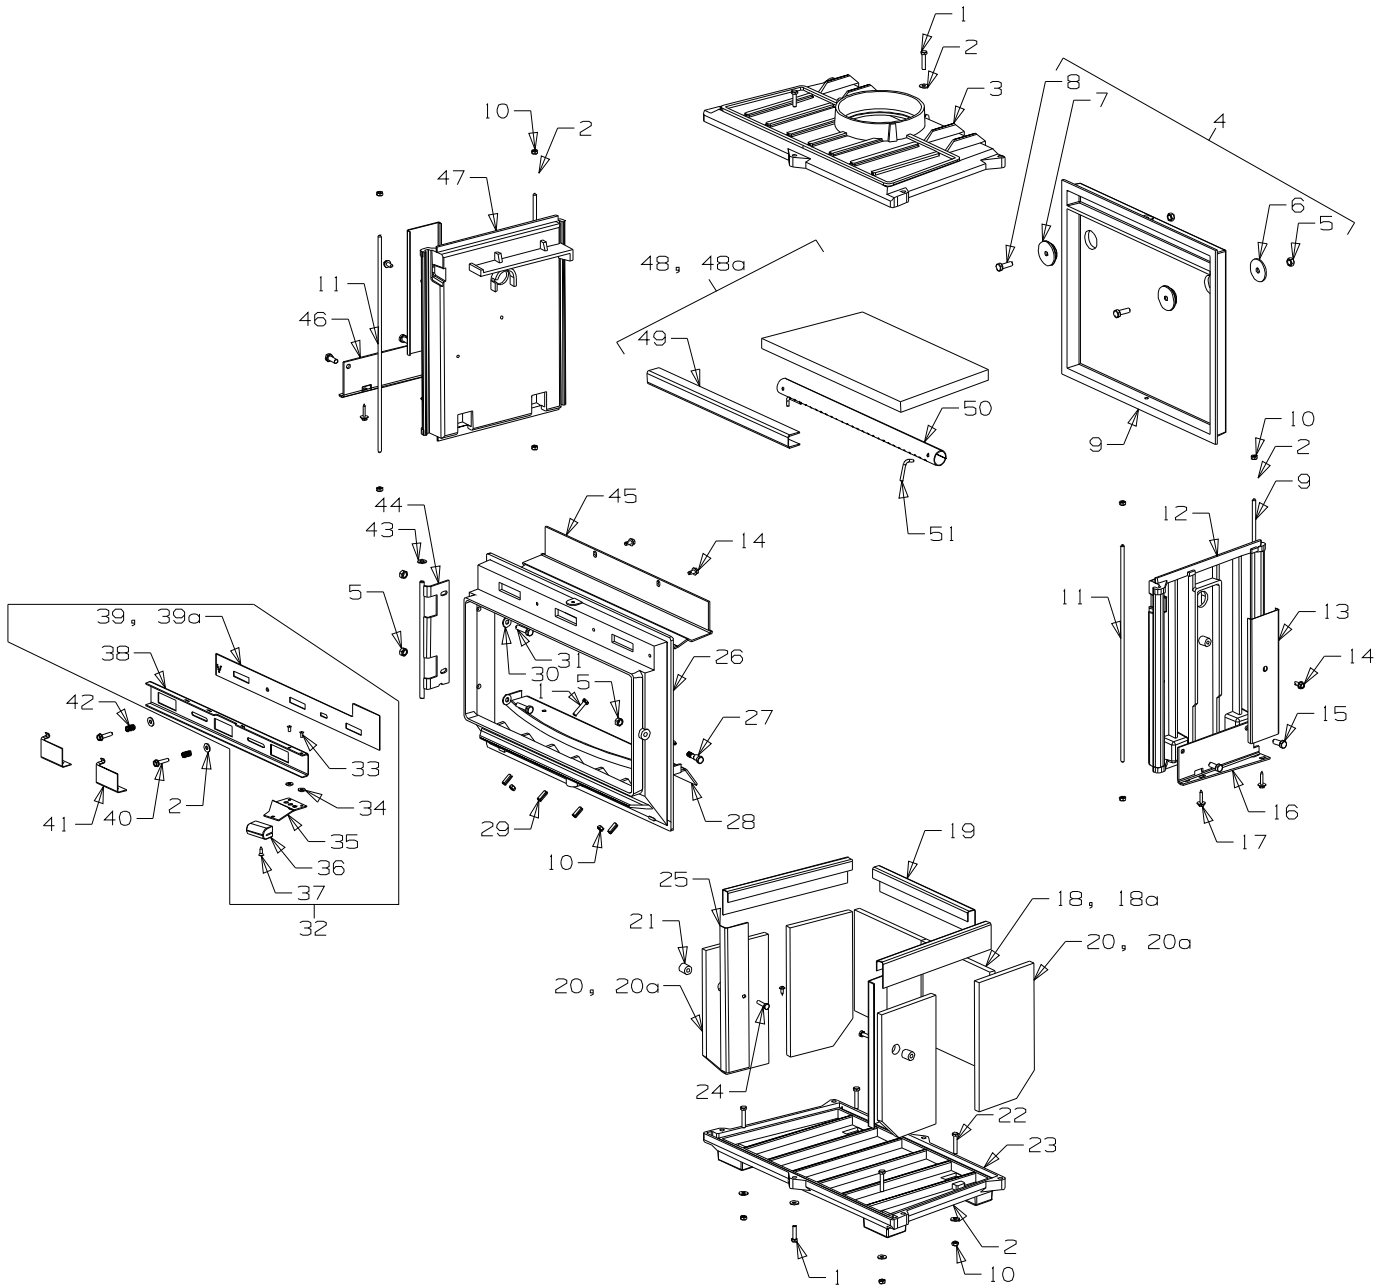

Item No	Part No	Description	Qty	Item No	Part No	Description	Qty
1	501962	Screw, Set M6 x 30	5	26	986301	Firebox-Front	1
2	500374	Washer; Flat 1/4"	14	27	587516	Pin-Door Latch	1
3	987502	Firebox-Top	1	28	987874	Ash Retainer	1
4	984090	Plug Assy, 34mm Dia	2	29	503008	Pin, Tension 8 x 20	4
5	501602	• Nut, M6 (2)	13	30	501606	Washer, Flat 8 x 19 x 1.6	2
6	502093	• Washer, Flat 8 x 42 x 3	2	31	501685	Screw, Set M8 x 30	2
7		NOT AVAILABLE		32	984537	Slide-Air, Complete	1
8	501685	• Screw, Set M8 x 30	2	33	586167	• Rivet-Pop 4.0 Dia x 4.8	2
9	987503	Firebox-Back	1	34	500848	• Washer, Flat 3/16"	2
10	501682	Nut, M6	22	35	987898	• Extension-Slide Air Inlet	1
11	984598	Rod Tie, M6	4	36	986162	• Knob-Air Control	1
12	787596	Firebox-Side, RH	1	37	503792	• Screw; CSK No. 8 x 1/2"	1
13	786146	Cover-Secondary Air	2	38	987550	• Slide-Air, Inlet 20 x 50	1
14	503003	Screw; S/T 1/4" x .5	4	39	994537	• Plate, Back-Meter "U"	1
15	501597	Screw, Set M8 x 20	6	39a	987858	Plate, Back-Meter - Overnight Burn	1
16	987546	Bracket-Mounting, RH	1	40	503336	Screw, T/F M6 x 25	2
17	503459	Screw, S/T 12 x 25	6	41	994529	Cover-Air Slide	2
18	794583	Board-Back - 15mm (2 bricks per pack)	1	42	585223	Spring-Compression, Air Inlet	2
	994052	• Channel-Brick Retainer	1				
18a	794092	Board-Back - 15mm (12 bricks per pack)	1	43	006025	Washer, Flat 5/16"	1
	994052	• Channel-Brick Retainer	6	44	986515	Hinge Assy	1
19	994052	• Channel-Brick Retainer	6	45	787885	Deflector-Primary Air	1
20	794582	Board-Side - 15mm (2 bricks per pack)	1	46	987534	Bracket-Mounting, LH	1
	994052	• Channel-Brick Retainer	1	47	787595	Firebox-Side, LH	1
	994053	• Spacer-Fire Board	1	48	987785	Board-Top 20 x 218 x 357/395	1
20a	794088	Board-Side - 15mm (12 bricks per pack)	1		993078	• Channel-Top Baffle	
	994052	• Channel-Brick Retainer	6	48a	794093	Board-Top (6 Pack) 20 x 218 x 357/395	1
21	994053	• Spacer-Fire Board	6	49	993078	• Channel-Top Baffle	
22	501815	Screw, Set M6 x 35	4	50	987890	Tube-Secondary Air, 12 x 6.5	1
23	987504	Firebox-Bottom	1	51	586439	Pin-Retaining, Secondary Air Tube	1
24	501963	Screw, Set M6 x 25	3				
25	987549	Bracket-Retainer, Board	2				

Bold Text = Assemblies
Bulleted Text = Items included in Assemblies