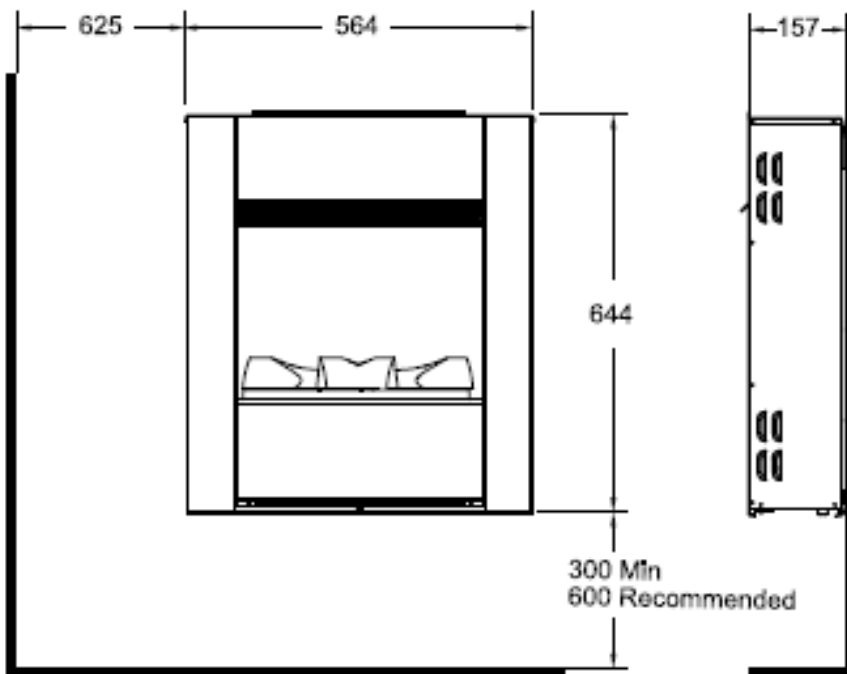

OPTI-MIST WALL FIRE

SPARES MANUAL

PRODUCT CODE UK

ISSUE 1

MARCH 2013

COMPILED BY JOHN WILKINSON

OPTI-MIST WALL FIRE

OPTI-MIST WALL FIRE