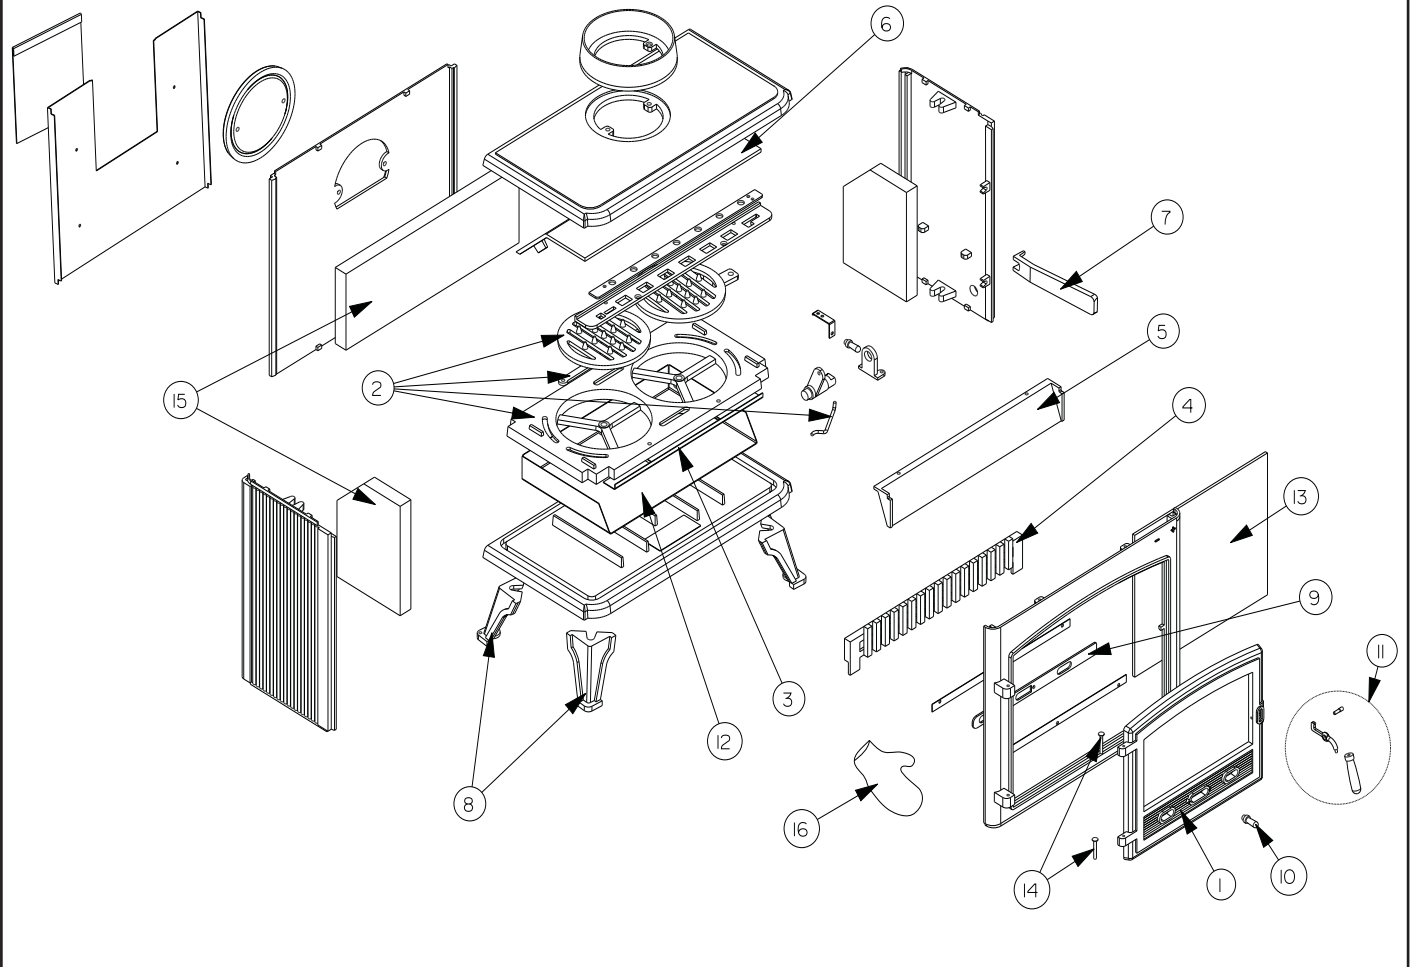

WESTCOTT 2000

- 8 -

WESTCOTT 2000 STOVE - SPARE PARTS

Item	Description	Part No
1	Door	MF09025
2	Grate Accessory Pack (incl Grate Outer, Grate inner LH & RH, Connector, Con Rod)	MF09026
3	Adjustable Grate Plate	MF09027
4	Front Bar (log bar)	MF09028
5	Air Wash Deflector Plate	MF09029
6	Baffle Plate	MF09030
7	Grate/Ashpan Operating Tool	MF09007
8	Legs Accessory Pack (x2 off)	MF09009
9	Primary Air Slide	MF09031
10	Air slide knob Accessory Pack (x1 steel, x1 black finish)	MF09011
11	Door Handle Accessory Pack (x1 steel, x1 black finish)	MF09010
12	Ash Pan	MF09032
13	Door Glass Accessory Pack (includes clips)	MF09033
14	Hinge Pins (x2 off)	MF09035
15	Heat Bricks Accessory Pack (x2 side bricks, x1 rear brick)	MF09034
16	Mitten	MF09036